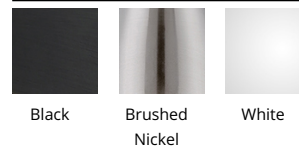

FINISHES:

LINE DRAWING: