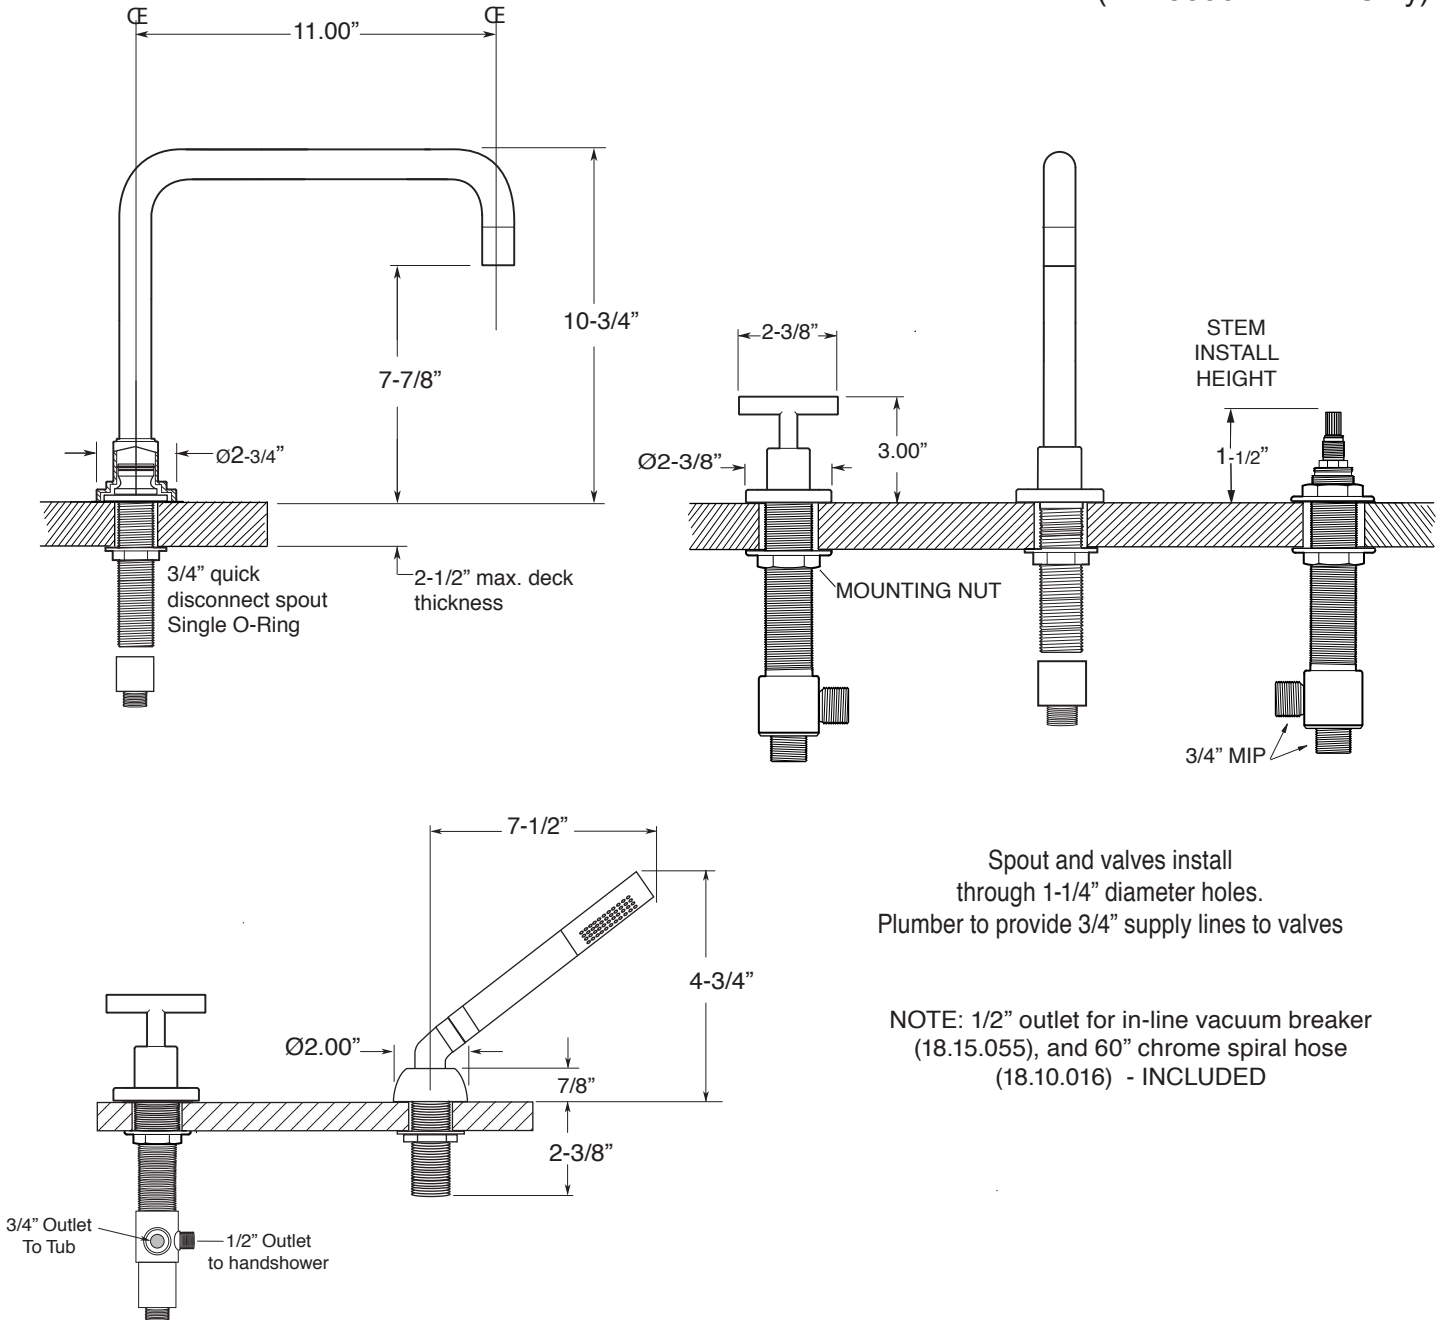

FEATURES:

- All brass construction.
- Lever style handles with inside screw attachment.
- 3/4" valve bodies with 20 pt. 1/4-turn ceramic disc cartridge.
- Available in all finishes. Warranty varies according to finish.
- Certified to meet or exceed the following codes and standards:
ASME A112.18.1/CSAB 125.1-2012

Series 4400

**Roman Tub Set with
Deckmount Handshower and
Diverter
Ceres II Handle**

1.445093
(1.445093T - Trim Only)

Note: Measurements are subject to change or cancellation. No responsibility is assumed for use of superseded or voided pages.