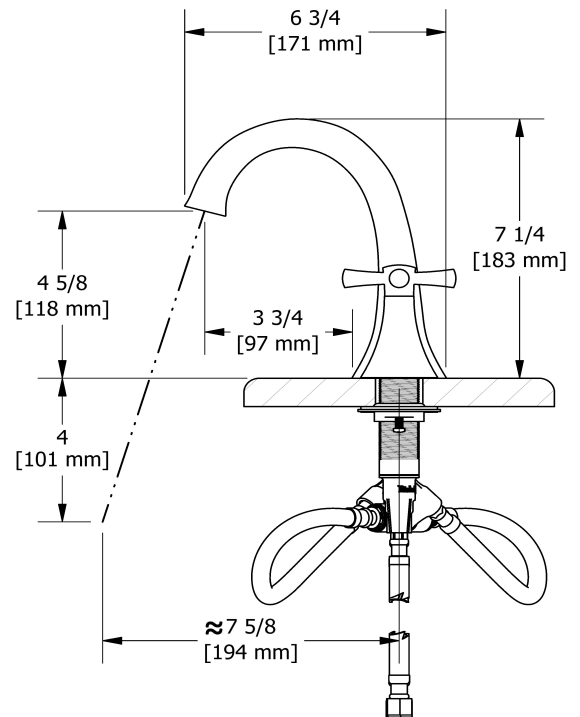

Certifications

- CSA B125.1
- NSF/ANSI standard 61 and 372
- ASME A112.18.1
- CMR248 Approval
- ADA