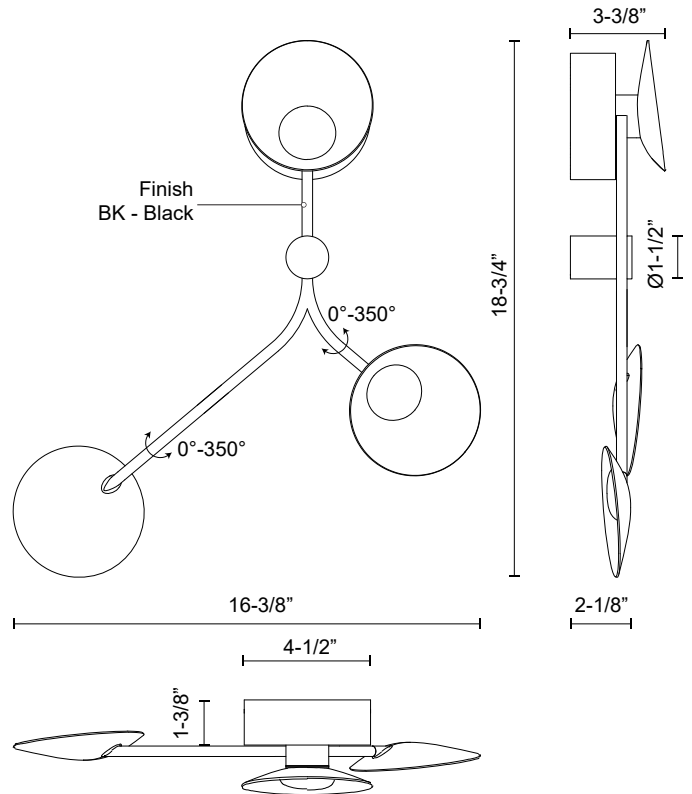

ROTAIRE WS90116

WALL

PROJECT

DESCRIPTION

Influenced by natural forms of flora, the Rotaire collection is a culmination of minimalist sensibilities and natural inspirations. Designed to mimic the form and flow of flowers and vines, the strong stems of this collection create the perfect frame for the illumination from each "leaf". The Rotaire is sure to bloom in both small and large spaces alike.

SPECIFICATION DETAILS

* For custom options, consult factory for details.

Fixture Dimensions	W16-3/8" x H18-3/4" x E3-3/8"
Light Source	LED with DC Driver
Wattage	16W
Total Lumens	1355lm
Delivered Lumens	1225lm*
Voltage	120V
Color Temperature	3000K
CRI (Ra)	90CRI
Optional Color Temps	2700K - 5000K Available, Minimum Order Quantities Apply
LED Rated Life	50,000 hours
Dimming	100% - 10%, TRIAC or ELV Dimmer (Not Included)
Diffuser Details	Frosted acrylic diffuser
Shade Details	Cast Aluminum Shade
ADA Compliant	Yes
Location	Dry
Compliance	Energy Star; T24-JA8; ADA;
Warranty	5 Years
Mounting Style	All Orientation; Wall;
CEC Title 24 JA8	Yes, JA8-19
Energy Star Certified	Energy Star Compliant
Canopy Dimensions	D4-1/2" x H1-3/8"
Finish Option(s)	Black