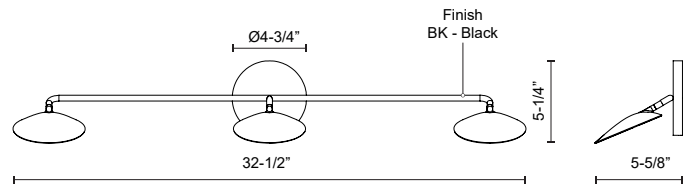

ROTAIRE VL90133

VANITY

PROJECT

DESCRIPTION

Influenced by natural forms of flora, the Rotaire collection is a culmination of minimalist sensibilities and natural inspirations. Designed to mimic the form and flow of flowers and vines, the strong stems of this collection create the perfect frame for the illumination from each "leaf". The Rotaire is sure to bloom in both small and large spaces alike.

SPECIFICATION DETAILS

* For custom options, consult factory for details.

Fixture Dimensions	W32-1/2" x H5-1/4" x E5-5/8"
Light Source	LED with DC Driver
Wattage	14W
Total Lumens	1190lm
Delivered Lumens	920lm*
Voltage	120V
Color Temperature	3000K
CRI (Ra)	90CRI
Optional Color Temps	2700K - 5000K Available, Minimum Order Quantities Apply
LED Rated Life	50,000 hours
Dimming	100% - 10%, TRIAC or ELV Dimmer (Not Included)
Diffuser Details	Frosted acrylic diffuser
Shade Details	Cast Aluminum Shade
Location	Damp
Warranty	5 Years
Mounting Style	All Orientation; Wall;
CEC Title 24 JA8	Yes, JA8-19
Energy Star Certified	Energy Star Compliant
Canopy Dimensions	D4-3/4" x E5/8"
Finish Option(s)	Black