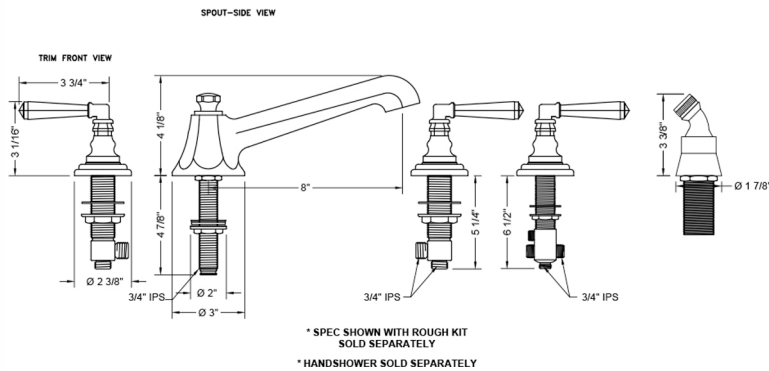

Westfield Roman Tub Set with Low Spout and Hex Lever Handles and Angled Handshower Mount

Model #: 6970-T675-A-TRIM-

FEATURES:

- All brass roman deck mount tub set trim
- Any handshower can be used-Order handshower separately
- Quick connect/disconnect spout
- Stationary Spout includes full flow aerator
- Includes:
 - 3060-DS hose
 - 8029 angled handshower mount
 - 8019 deck mount sleeve
- Spout Hole Size Min-Max: 1 1/4" - 1 3/8"
- Valve Hole Size Min-Max: 1 1/4" - 1 3/8"
- Both standard metal & porcelain buttons are included for handles
- Requires J-6912-DIV-RGH rough in kit

SPECIFICATION DRAWING:

AVAILABLE HANDLES: