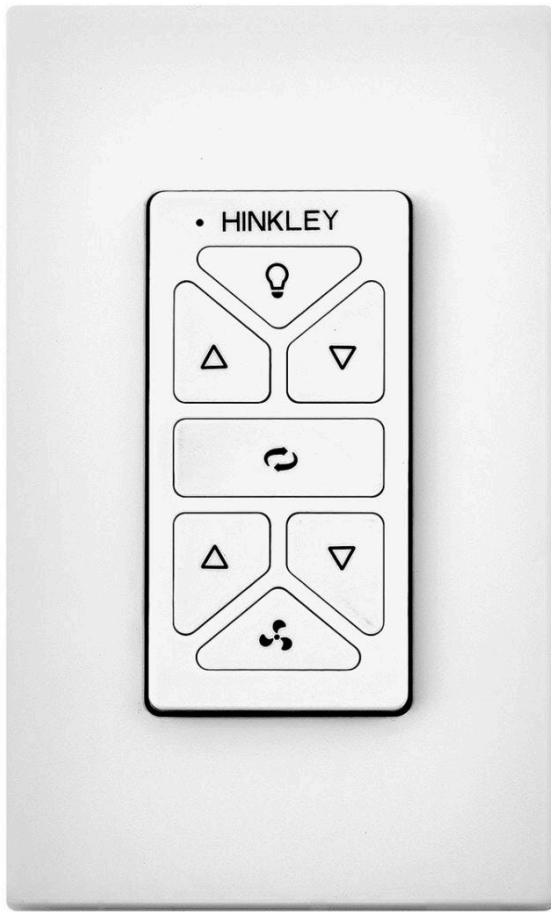

HIRO CONTROL

980014FWH-R

HIRO CONTROL REVERSING

HIRO's all-in-one wireless remote and wall control combines flexible operation for fan speed and light control with ease of installation for multiple configurations. Versatile and easy-to-use, HIRO requires no wires, is compatible with all Hinkley fans, and incorporates WiFi and highly-reliable RF technology – ensuring seamless communication between system components.

DETAILS	
FINISH:	White
MATERIAL:	Composite

DIMENSIONS	
WIDTH:	3.3"
HEIGHT:	5.3"
TOP TO OUTLET:	0

SHIPPING	
CARTON LENGTH:	3.3
CARTON WIDTH:	3.4
CARTON HEIGHT:	5.3
CARTON WEIGHT:	0.6

PRODUCT DETAILS:

- Suitable for use in dry (indoor) locations as defined by NEC and CEC. Meets United States UL Underwriters Laboratories & CSA Canadian Standards Association Product Safety Standards
- Features a manual switch to turn off and on
- Integrates with other smart home products including voice assistants from Amazon and Google
- Secures to a flat wall or a single/multiple gang switch box. Nestles within a standard decorative opening face plate.
- Configures for use as a wall-mount control or handheld remote
- Wall/Remote Control included.
- All-in-one receiver supplied with fan where fan reverses at the control
- Neutral perfection with a flawless white finish enhances design