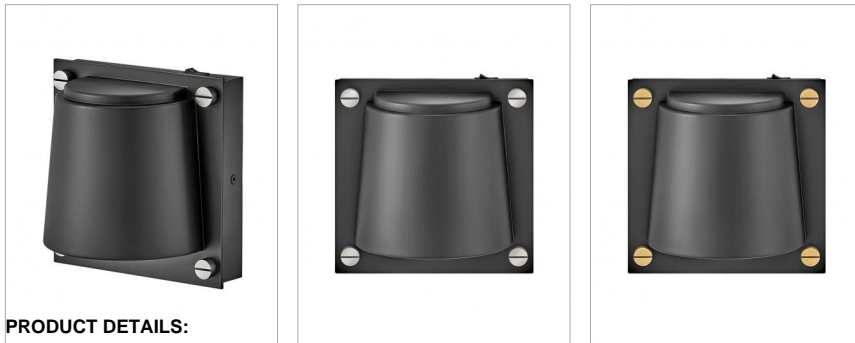

SCOUT

32530BK

SINGLE LIGHT SCONCE

Scout subtly catches your eye with its compact, modern design and contrasting, oversized screws. Available in a Black or a Heritage Brass finish with etched glass, Scout accents a variety of styles. Each fixture includes Black, Heritage Brass, and Brushed Nickel screws to mix and match as you choose. Hidden on/off switch makes this sconce perfect as a reading light.

DETAILS	
FINISH:	Black
MATERIAL:	Steel
GLASS:	Etched

DIMENSIONS	
WIDTH:	6.8"
HEIGHT:	6.8"
WEIGHT:	2.4
BACK PLATE:	6.5" Sq.
EXTENSION:	4.5
TOP TO OUTLET:	3.25

LIGHT SOURCE	
LIGHT SOURCE:	LED Lamp
LED NAME:	GU10LED-3K
WATTAGE:	1-6w GU10 LED *Included
VOLTAGE:	120v
COLOR TEMP:	3000
LUMENS:	500
CRI:	80
INCANDESCENT EQUIVALENCY:	1 x 50w
DIMMABLE:	Yes - CL Type Dimmer (SSL7A)

SHIPPING	
CARTON LENGTH:	9.1
CARTON WIDTH:	9.1
CARTON HEIGHT:	7.9
CARTON WEIGHT:	3.4

PRODUCT DETAILS:

- Mounting hardware is hidden on the backplate to ensure a clean silhouette
- Suitable for use in dry (indoor) locations as defined by NEC and CEC. Meets United States UL Underwriters Laboratories & CSA Canadian Standards Association Product Safety Standards
- Includes three interchangeable knobs in BK, BN, and HB.
- Features On/Off switch
- Meets California Energy Commission Title regulations/JA8 when using the included LED bulb
- LED Lamps carry a 3-year limited warranty
- Bold silhouette with dramatic details creates a modern statement
- Striking black finish enhances design