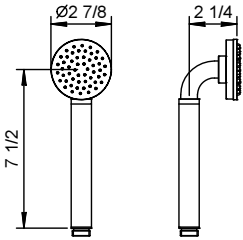

Art. 8938U

ICONA Handshower

- Anti-siphon check valve
- Anti-lime scale system
- Water flow restricted to 1.8 GPM

Finishes:

- ☐ **Chrome** 90 02 8938U
- ☐ **Matte Black** 90 13 8938U
- ☐ **Nickel PVD** 90 95 8938U
- ☐ **Matte Gun Metal PVD** 90 P5 8938U
- ☐ **Matte British Gold PVD** 90 P6 8938U
- ☐ **Matte Copper PVD** 90 P9 8938U
- ☐ **Pure Brass PVD** 90 Q7 8938U
- ☐ **Raw Metal PVD** 90 Q8 8938U

Project:

Room:

Date:

Comments:

Certifications/Awards: