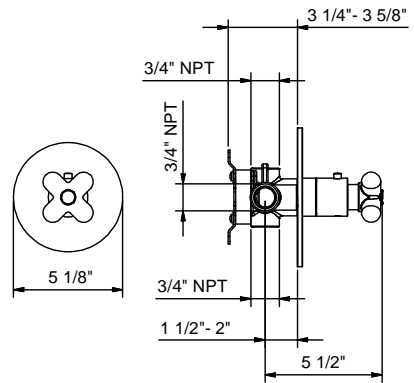

Art. 0600BU+4700AU

3/4" Thermostatic mixer without volume control

- Independent thermostatic shower/tub valve
- 3/4" NPT inlets and outlet on rough
- Adjustable temperature range to 100° with push button override
- Handle included
- 16.9 GPM @ 60 PSI

Any RAL color available upon request

Trim

Finishes:

- ☐ **Chrome** 60 02 0600BU
- ☐ **Matte Black** 60 13 0600BU
- ☐ **Matte White** 60 29 0600BU
- ☐ **Red/Chrome** 60 06 0600BU02

Rough

Finishes:

- ☐ 19 00 4700AU

Project:

Room:

Date:

Comments:

Certifications/Awards: