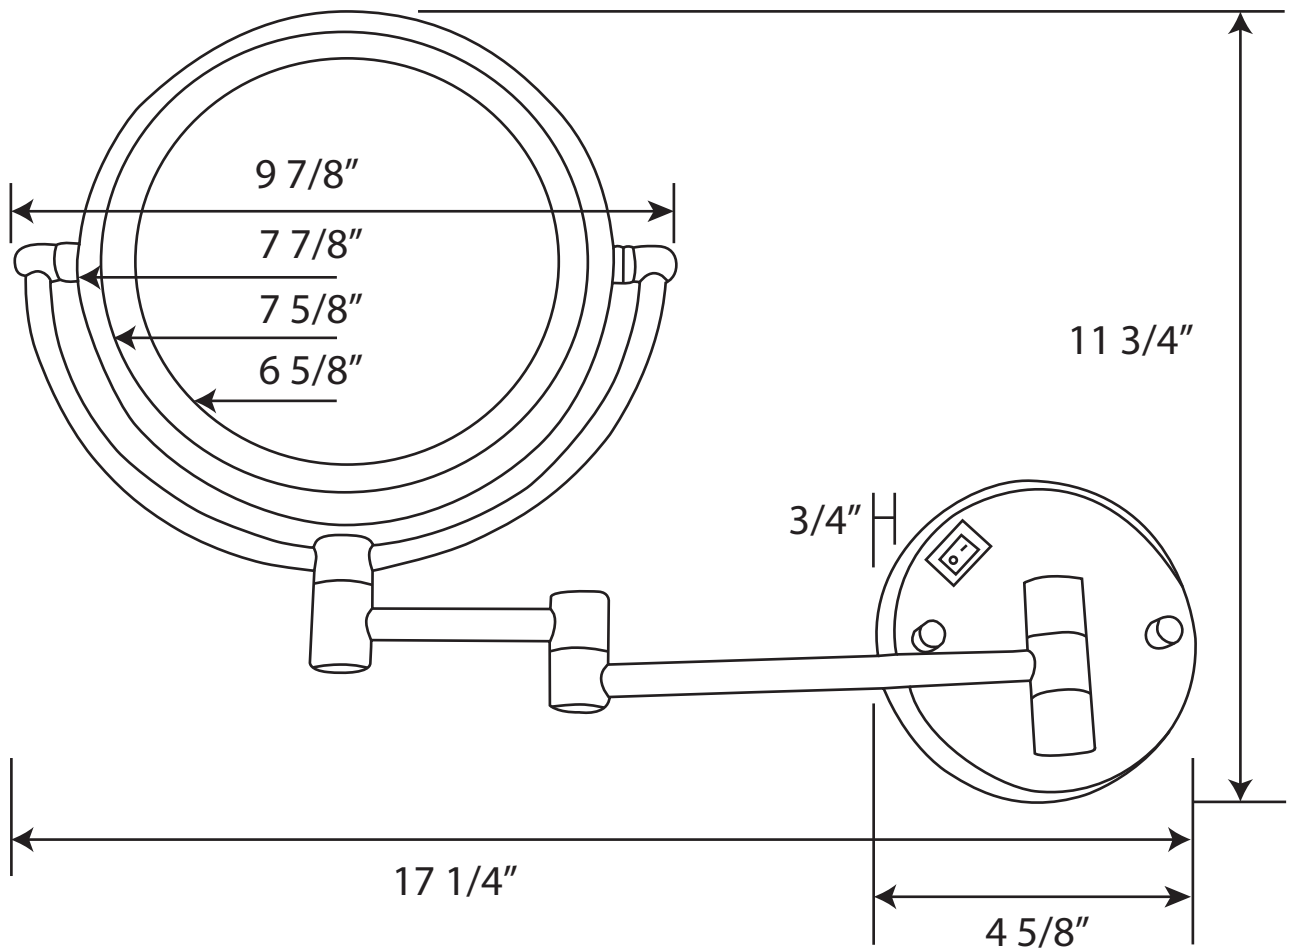

WHMR912

Distance from wall when closed: 1 7/8"

Distance from wall when extended: 12"

LIVE WITH STYLE!