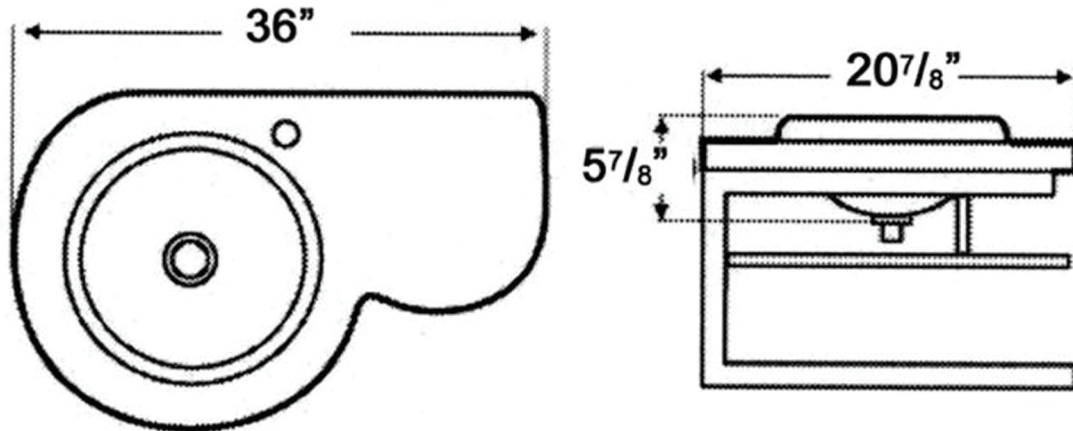

Whitehaus®

WHKN1125

Inside Bowl Dimensions
15 3/8" x 15" x 5"

LIVE WITH STYLE!