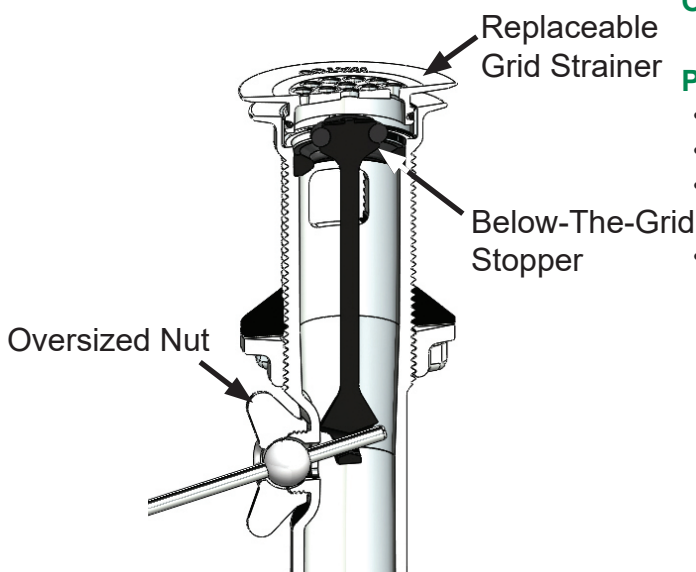

IdealLav™

LAVATORY DRAIN

SPECIFICATIONS

FEATURES:

One-piece, drop-in installation through drain hole and secured by a nut under sink

- Chrome Plated Cast Brass or PVC Tube Versions Finished in Chrome, Brushed Nickel, Rubbed Bronze, Or Wrought Iron
  - **Brass Tube/Brass Grid Strainer:**
    - 815-B-CP Chrome
    - 815-B-BN Brushed Nickel
    - 815-B-BZ Rubbed Bronze
    - 815-B-WI Wrought Iron
  - **Plastic Tube/Grid Strainer:**
    - 715-P-CP, Chrome
    - 715-P-BN Brushed Nickel
    - 715-P-BZ Rubbed Bronze
    - 715-P-WI Wrought Iron
- Removable, replaceable grid strainer with O-ring seal
- Internal stopper seats below grid strainer
- Grid strainer prevents hair and other objects from entering drain overflow - standard
- Oversized pivot ball nut
- Fits standard sinks with overflow

PATENTS:

- <https://www.watcomfg.com/patents>

OPERATION:

- Vertical Rod opens and closes internal stopper

PIPING:

- 8" Drop tube
- Standard 1.25" O.D. Pipe
- 815 Models - Heavy Gauge Brass 33% thicker than 17 Gauge
- 3" thread length

For More Information Contact:
WATCO Manufacturing Company
1220 South Powell Road
Independence, MO 64057-2724
Ph. 816-796-3900 • FAX 816-796-0875
www.watcomfg.com