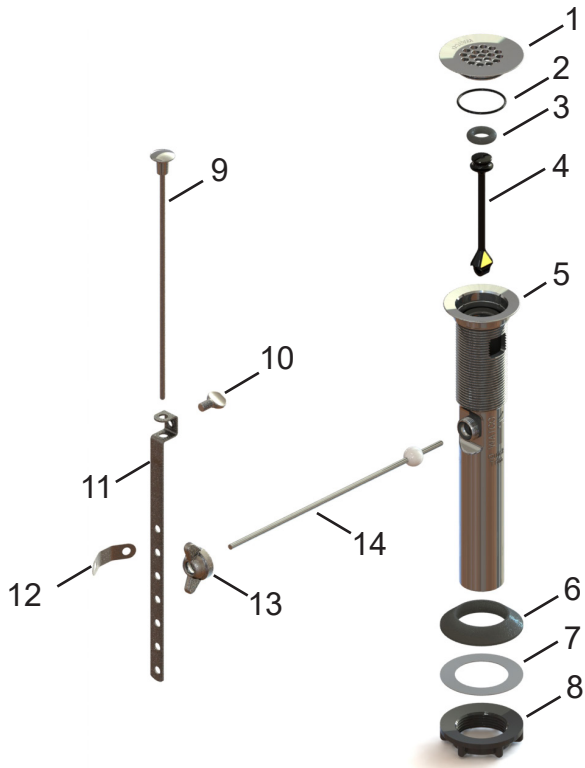

#### FEATURES:

**One-piece, drop-in installation through drain hole and secured by a nut under sink**

- Chrome Plated Cast Brass or PVC Tube Versions Finished in Chrome, Brushed Nickel, Rubbed Bronze, Or Wrought Iron
  - **Brass Tube/Brass Grid Strainer:**
    - 815-B-CP Chrome
    - 815-B-BN Brushed Nickel
    - 815-B-BZ Rubbed Bronze
    - 815-B-WI Wrought Iron
  - **Plastic Tube/Grid Strainer:**
    - 715-P-CP, Chrome
    - 715-P-BN Brushed Nickel
    - 715-P-BZ Rubbed Bronze
    - 715-P-WI Wrought Iron
- Removable, replaceable grid strainer with O-ring seal
- Internal stopper seats below grid strainer
- Grid strainer prevents hair and other objects from entering drain overflow - standard
- Oversized pivot ball nut
- Fits standard sinks with overflow

#### OPERATION:

- Vertical Rod opens and closes internal stopper

# IdealLav™ Parts List

Item	Part	Description
1	01054CP	IdealLav Brass Trim-CP
	01054BN	IdealLav Brass Trim-BN
	01054BZ	IdealLav Brass Trim-BZ
	01054WI	IdealLav Brass Trim-WI
	01055CP	IdealLav Plastic Trim-CP
	01055BN	IdealLav Plastic Trim-BN
	01055BZ	IdealLav Plastic Trim-BZ
	01055WI	IdealLav Plastic Trim-WI
2	11137	IdealLav Trim O-Ring
3	11135	IdealLav Stopper O-Ring
4	11151	IdealLav Stopper
5	10655CP	IdealLav Tube Brass
	10069	IdealLav Tube PVC
6	11506	IdealLav Outer Seal
7	10698	IdealLav Slip Washer
8	41581	IdealLav Large Nut Plastic
	41579	IdealLav Large Nut Metal
9	41052CP	IdealLav Lift Knob/Rod-CP
	41052BN	IdealLav Lift Knob/Rod-BN
	41052BZ	IdealLav Lift Knob/Rod-BZ
	41052WI	IdealLav Lift Knob/Rod-WI
10	41048	IdealLav Thumb Screw
11	41049	IdealLav Clevis
12	41051	IdealLav Rod Clip
13	41046CP	IdealLav Pivot Ball Nut-CP
14	41045	IdealLav Rod Ball Assembly