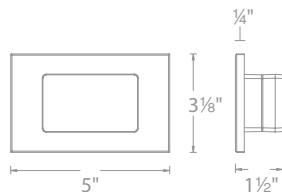

Model: WL-LED130

Step Light

WAC LIGHTING

Responsible Lighting®

Fixture Type:

Catalog Number:

Project: _____

Location: _____

PRODUCT DESCRIPTION

Horizontal or vertical rectangle Step Light. Designed for safety and style on stairways, patios, decks, balcony areas, walkways and building perimeters.

Features an architectural design. Energy efficient for long-lasting indoor and outdoor lighting solutions. Creates an attractive, romantic impression at night.

FEATURES

- Diffuse tempered glass provides even illumination
- Die Cast Aluminum construction with abrasion resistant powder coat finish or marine grade Stainless Steel option available
- Magnetized design for easy installation and maintenance
- Can be mounted vertically or horizontally
- Title 24 Compliant (120V only)
- 50,000 hour rated life

SPECIFICATIONS

Construction: Die-cast aluminum or marine grade stainless steel

Input: 120V or 277VAC 50/60Hz

Power: Direct wiring, no remote driver needed. Input voltage: 120V or 277VAC 50/60Hz

Lumens: Up to 40 lm

Mounting: Fits into a switch box or a 2" x 4" Junction Box with minimum inside dimensions of 3"L x 2"W x 2.5"D

Dimming: 100% - 10% ELV (120V only)

CRI: 90

Standards: IP66, ETL & cETL Listed for wet locations

Voltage	Power	Model	Color Temp	Finishes
120V	3.5W	WL-LED130-C	3000K	BK Black on Aluminum BZ Bronze on Aluminum SS Stainless Steel WT White on Aluminum
		WL-LED130-AM	Amber	
277V	3W	WL-LED130F-C	3000K	
		WL-LED130F-AM	Amber