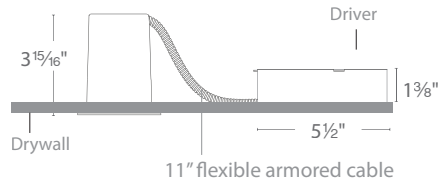

waclighting.com
Phone (800) 526.2588
Fax (800) 526.2585

Headquarters/Eastern Distribution Center
44 Harbor Park Drive
Port Washington, NY 11050

Central Distribution Center
1600 Distribution Ct
Lithia Springs, GA 30122

Western Distribution Center
1750 Archibald Avenue
Ontario, CA 91760