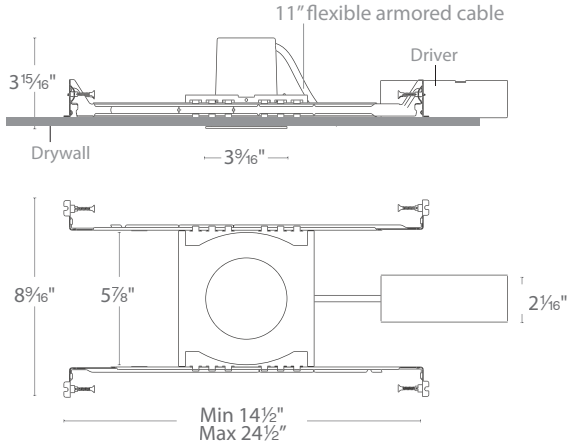

OCULUX 2" LED RECESSED

R2BRA, R2BSA, R2BRA-11, R2BSA-11

WAC LIGHTING

Responsible Lighting®

INTEGRAL HOUSING AND TRIM: BOTH NEW CONSTRUCTION & REMODEL

NEW CONSTRUCTION CONFIGURATION

IC-Rated, Airtight

REMODEL CONFIGURATION

IC-Rated, Airtight