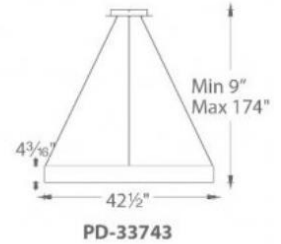

Fixture Type:

Catalog Number:

Project:

Location:

PRODUCT DESCRIPTION

Cleverly hidden led modules and a circular frosted diffuser floating inside a halo of spun aluminum work together for a beautiful, even illumination. Note the two new finishes – white and black – along with the original aluminum.

ORDER NUMBER

Model	Wattage	Voltage	LED Lumens	Delivered Lumens	Finish	
PD-33718	18"	22W		1495	940	WT White
PD-33732	32"	88W	120V-277V	6340	4435	BK Black
PD-33743	43"	125W		11115	7300	AL Brushed Aluminum