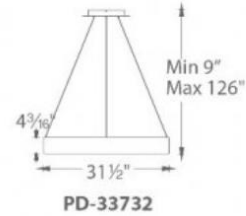

PRODUCT DESCRIPTION

Cleverly hidden led modules and a circular frosted diffuser floating inside a halo of spun aluminum work together for a beautiful, even illumination. Note the two new finishes – white and black – along with the original aluminum.

FEATURES

- Minimalist look with no visible power cord
- Even illumination with no hotspots
- Seamless brushed aluminum shade
- Cable suspension carrying low voltage may be field shortened
- Universal driver (120V-220V-277V) concealed with canopy

SPECIFICATIONS

- **Color Temp:** 3000K
- **CRI:** 80
- **Dimming:** 100% - 10% ELV & 100% - 5% 0-10V
- **Rated Life:** 83,000 hrs
- **Input:** 120V – 277V
- **Construction:** Aluminum with acrylic diffuser
- **Finish:** White, Black, Brushed Aluminum
- **Standards:** ETL & cETL listed, Damp listed,

ORDER NUMBER

Model	Wattage	Voltage	LED Lumens	Delivered Lumens	Finish	
PD-33718	18"	22W		1495	940	WT White
PD-33732	32"	88W	120V-277V	6340	4435	BK Black
PD-33743	43"	125W		11115	7300	AL Brushed Aluminum

Example: PD-33732-BK