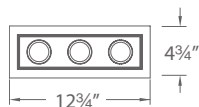

PRODUCT DESCRIPTION

Integral housing adjustable recessed spot light.

FEATURES

- Individually adjustable luminaires
- Complete unit includes housing & trim
- All housings are Non-IC rated
- 30° visual cutoff for glare control
- 25° vertical tilt. 350° horizontal rotation.

SPECIFICATIONS

Construction: Die-cast aluminum heat sink painted black. Trim, housing and junction box are 20 gauge steel. Frame and hanger bars are heavy gauge galvanized steel.

J-Box (New Construction): Seven knockouts and four Romex® style wiring connectors provided for ease of installation. Rated for branch wiring.

Driver: 120VAC Input

Light Source: High output LED (included with housing)

Dimming: Dim to 10% with electronic low voltage (ELV) dimmer.

Mounting: Supplied with hanger bars, adjustable from 14½"-25" to accommodate various joist construction and grid sizes. Hanger bars include a captive mounting "screw-nail" for ease of installation. Accommodates surface up to 1" thick. 12" x 4½" cutout.