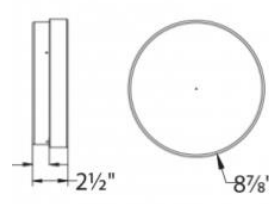

# Dot Interior and Exterior Ceiling and Wall

FM-W57806 / FM-W57809 / FM-W57812 / FM-W57815

dweLED  
by WAC Lighting

mirror image

FM-W57806

FM-W57812

FM-W57809

FM-W57815