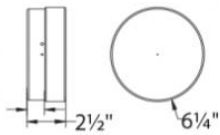

# Dot Interior and Exterior Ceiling and Wall

FM-W57806 / FM-W57809 / FM-W57812 / FM-W57815

dweLED  
by WAC Lighting

mirror image

FM-W57806

FM-W57812

FM-W57809

FM-W57815