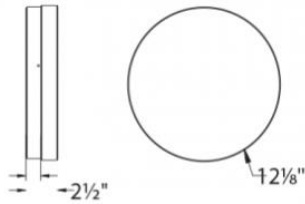

# Dot Interior and Exterior Ceiling and Wall

FM-W57806 / FM-W57809 / FM-W57812 / FM-W57815

dweLED  
by WAC Lighting

mirror image

FM-W57806

FM-W57812

FM-W57809

FM-W57815