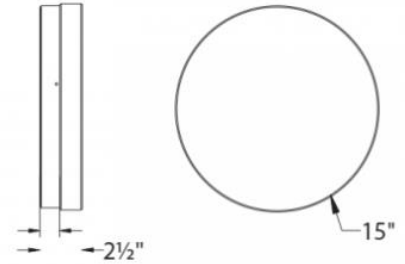

# Dot Interior and Exterior Ceiling and Wall

FM-W57806 / FM-W57809 / FM-W57812 / FM-W57815

dweLED  
by WAC Lighting

mirror image

FM-W57806

FM-W57812

FM-W57809

FM-W57815