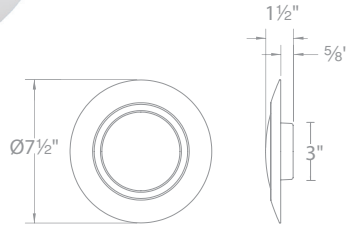

I CAN'T BELIEVE IT'S NOT RECESSED

LED Functional Ceiling Light

FM-616G2

WAC LIGHTING

Responsible Lighting®

Fixture Type:

Catalog Number:

Project: _____

Location: _____

PRODUCT DESCRIPTION

Multiple mid-powered LEDs illuminate the opaque diffuser uniformly without socket shadows which are common in conventional flush mounts.

FEATURES

- Energy Star® rated
- Damp Location Listed
- CEC Title 24 Compliant
- UL & cUL listed
- ADA compliant
- Imitates a traditional 6" Line voltage recessed downlight with an R30 light bulb
- Installs over a 4" or a 3/0-4/0 hybrid junction box.
- Multiple LED array for uniform illumination
- 120VAC - no driver needed
- 54,000 hour rated life
- 5 year warranty

SPECIFICATIONS

Construction: Aluminum with translucent diffuser

Input: 120VAC

ELV Dimming: 100% - 10% Electronic Low Voltage, 100%-5% Triac

Operating Temperature: -20°C (-4°F) to 40°C (104°F)

ORDERING NUMBER

	Watt	Mounting	Color Temp	CRI	LED Lumens	Delivered Lumens	Finish
FM-616G2	16W	Installs over a 4" or a 3/0-4/0 hybrid junction box	930	3000K 90	1150	1050	WT White

FM-616G2-930-WT

waclighting.com
Phone (800) 526.2588
Fax (800) 526.2585

Headquarters/Eastern Distribution Center
44 Harbor Park Drive
Port Washington, NY 11050

Central Distribution Center
1600 Distribution Ct
Lithia Springs, GA 30122

Western Distribution Center
1750 Archibald Avenue
Ontario, CA 91760