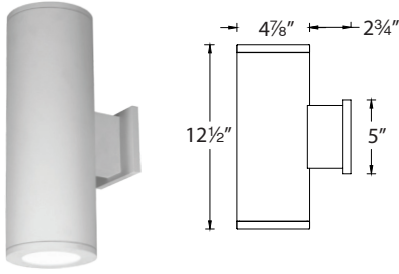

TUBE ARCHITECTURAL DS-WD05

LED Wall Mounts

WAC LIGHTING

Responsible Lighting®

Fixture Type:

Catalog Number:

Project:

Location:

PRODUCT DESCRIPTION

The latest energy efficient LED technology in an appealing cylindrical profile delivers accent and wall wash lighting. Comes in various light distribution and beam angle options.

FEATURES

- High performance exterior rated LED wall mount light
- Fixture can install upside down to alter light distribution
- Solid aluminum construction
- 5 year warranty

SPECIFICATIONS

Input: Universal voltage 120V - 277VAC, 50/60Hz
Dimming: Electronic low voltage (ELV) : 100% - 5% (120V only)
0-10V: 100% - 1% (120-277V)
Light Source: High output 3 Step Mac Adam Ellipse COB
Rated life of 60,000 hours at L70
Finish: Electrostatically powder coated, white, black, bronze and graphite
Standards: IP65 rated, ETL & cETL wet location listed
Operating Temp: -13°F to 122°F (-25°C to 50°C)

ORDERING NUMBER

Diameter	Watt	Beam	Beam Angle	Color	Temp	CRI	Lumen	CBCP	Efficacy (lm/w)	Light Distribution	Finish
DS-WD05	5" 27W x2	S Straight up and down	18°	927S	2700K	90	1680 x 2	8526 x 2	62 x 2		
				27S	2700K	85	1800 x 2	9151 x 2	67 x 2		
				930S	3000K	90	1700 x 2	8639 x 2	63 x 2		
				30S	3000K	85	1995 x 2	10126 x 2	74 x 2		
				35S	3500K	85	2190 x 2	11118 x 2	81 x 2		
				40S	4000K	85	2260 x 2	11483 x 2	84 x 2		
		N Straight up and down	25°	927S	2700K	90	1730 x 2	5513 x 2	64 x 2		
				27S	2700K	85	1855 x 2	5918 x 2	69 x 2		
				930S	3000K	90	1750 x 2	5587 x 2	65 x 2		
				30S	3000K	85	2055 x 2	6548 x 2	76 x 2		
				35S	3500K	85	2255 x 2	7190 x 2	84 x 2		
				40S	4000K	85	2330 x 2	7426 x 2	86 x 2		
		F Straight up and down	33°	927S	2700K	90	1725 x 2	4246 x 2	64 x 2		
				27S	2700K	85	1850 x 2	4557 x 2	69 x 2		
				930S	3000K	90	1745 x 2	4302 x 2	65 x 2		
				30S	3000K	85	2045 x 2	5043 x 2	76 x 2		
				35S	3500K	85	2245 x 2	5537 x 2	83 x 2		
				40S	4000K	85	2320 x 2	5719 x 2	86 x 2		
		F Away from the wall	N/A	927A	2700K	90	1815 x 2		67 x 2		
				27A	2700K	85	1950 x 2		72 x 2		
				930A	3000K	90	1840 x 2	N/A	68 x 2		
				30A	3000K	85	2155 x 2		80 x 2		
				35A	3500K	85	2370 x 2		88 x 2		
				40A	4000K	85	2445 x 2		91 x 2		
F Towards the wall	N/A	927B	2700K	90	1815 x 2		67 x 2				
		27B	2700K	85	1950 x 2		72 x 2				
		930B	3000K	90	1840 x 2	N/A	68 x 2				
		30B	3000K	85	2155 x 2		80 x 2				
		35B	3500K	85	2370 x 2		88 x 2				
		40B	4000K	85	2445 x 2		91 x 2				
F One side each	N/A	927C	2700K	90	1815 x 2		67 x 2		One side away from wall, one side towards the wall		
		27C	2700K	85	1950 x 2		72 x 2				
		930C	3000K	90	1840 x 2	N/A	68 x 2				
		30C	3000K	85	2155 x 2		80 x 2				
		35C	3500K	85	2370 x 2		88 x 2				
		40C	4000K	85	2445 x 2		91 x 2				

BK	Black	
WT	White	
BZ	Bronze	
GH	Graphite	

DS-WD05-_____ - _____ Example: DS-WD05-F930A-WT

wacighting.com
Phone (800) 526.2588
Fax (800) 526.2585

Headquarters/Eastern Distribution Center
44 Harbor Park Drive
Port Washington, NY 11050

Central Distribution Center
1600 Distribution Ct
Lithia Springs, GA 30122

Western Distribution Center
1750 Archibald Avenue
Ontario, CA 91760