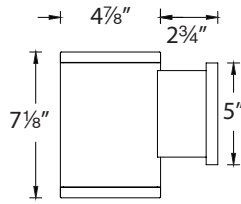

TUBE ARCHITECTURAL DS-WS05

LED Wall Mounts

WAC LIGHTING

Responsible Lighting®

Fixture Type:

Catalog Number:

Project:

Location:

PRODUCT DESCRIPTION

The latest energy efficient LED technology in an appealing cylindrical profile delivers accent and wall wash lighting. Comes in various light distribution and beam angle options.

FEATURES

- High performance exterior rated LED wall mount light
- Fixture can install upside down to alter light distribution
- Solid aluminum construction
- 5 year warranty

SPECIFICATIONS

Input: Universal voltage 120V - 277VAC, 50/60Hz
Dimming: Electronic low voltage (ELV) : 100% - 5% (120V only)
0-10V: 100% - 1% (120-277V)
Light Source: High output 3 Step Mac Adam Ellipse COB
Rated life of 60,000 hours at L70
Finish: Electrostatically powder coated, white, black, bronze and graphite
Standards: IP65 rated, ETL & cETL wet location listed, Energy Star® 2.0 rated (labeled with *)
Operating Temp: -13°F to 122°F (-25°C to 50°C)

ORDERING NUMBER

Diameter	Watt	Beam	Beam Angle	Color Temp	CRI	Lumen	CBCP	Efficacy (lm/w)	Light Distribution	Finish		
DS-WS05	5"	27W	S Straight up or down	18°	927S	2700K	90	1680	8526	62		BK Black WT White BZ Bronze GH Graphite
					27S	2700K	85	1800	9151	67		
					930S	3000K	90	1700	8639	63		
					30S	3000K	85	1995	10126	74		
					35S	3500K	85	2190	11118	81		
					40S	4000K	85	2260	11483	84		
			N Straight up or down	25°	927S	2700K	90	1730	5513	64		
					27S	2700K	85	1855	5918	69		
					930S	3000K	90	1750	5587	65		
					30S	3000K	85	2055	6548	76		
					35S	3500K	85	2255	7190	84		
					40S	4000K	85	2330	7426	86		
			F Straight up or down	33°	927S	2700K	90	1725	4246	64		
					27S	2700K	85	1850	4557	69		
					930S	3000K	90	1745	4302	65		
					30S	3000K	85	2045	5043	76		
					35S	3500K	85	2245	5537	83		
					40S	4000K	85	2320	5719	86		
			F Away from the wall	N/A	927A	2700K	90	1815		67		
					27A*	2700K	85	1950		72		
930A	3000K	90			1840	N/A	68					
30A*	3000K	85			2155		80					
35A*	3500K	85			2370		88					
40A*	4000K	85			2445		91					
F Towards the wall	N/A	927B	2700K	90	1815		67					
		27B*	2700K	85	1950		72					
		930B	3000K	90	1840	N/A	68					
		30B*	3000K	85	2155		80					
		35B*	3500K	85	2370		88					
		40B*	4000K	85	2445		91					

DS-WS05-_____-_____-_____-

Example: DS-WS05-F930A-WT

wacighting.com
Phone (800) 526.2588
Fax (800) 526.2585

Headquarters/Eastern Distribution Center
44 Harbor Park Drive
Port Washington, NY 11050

Central Distribution Center
1600 Distribution Ct
Lithia Springs, GA 30122

Western Distribution Center
1750 Archibald Avenue
Ontario, CA 91760