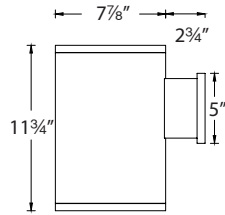

TUBE ARCHITECTURAL DS-WS08

LED Wall Mounts

WAC LIGHTING

Responsible Lighting®

Fixture Type:

Catalog Number:

Project:

Location:

PRODUCT DESCRIPTION

The latest energy efficient LED technology in an appealing cylindrical profile delivers accent and wall wash lighting. Comes in various light distribution and beam angle options.

FEATURES

- High performance exterior rated LED wall mount light
- Fixture can install upside down to alter light distribution
- Solid aluminum construction
- 5 year warranty

SPECIFICATIONS

Input:	Universal voltage 120V - 277VAC, 50/60Hz
Dimming:	Electronic low voltage (ELV) : 100% - 5% (120V only) 0-10V: 100% - 1% (120-277V)
Light Source:	High output 3 Step Mac Adam Ellipse COB Rated life of 65,000 hours at L70
Finish:	Electrostatically powder coated, white, black, bronze and graphite
Standards:	IP65 rated, ETL & cETL wet location listed, Energy Star® 2.0 rated (labeled with *)
Operating Temp:	-13°F to 122°F (-25°C to 50°C)

ORDERING NUMBER

Diameter	Watt	Beam	Beam Angle	Color Temp	CRI	Lumen	CBCP	Efficacy (lm/w)	Light Distribution	Finish	
DS-WS08	8" 48W	S Straight up or down	18°	927S	2700K	90	3075	16382	64		BK Black WT White BZ Bronze GH Graphite
				27S	2700K	85	3540	18856	74		
				930S	3000K	90	2975	15847	62		
				30S	3000K	85	3615	19254	75		
				35S	3500K	85	3855	20525	80		
				40S	4000K	85	3915	20847	82		
		N Straight up or down	21°	927S	2700K	90	3075	11830	64		
				27S	2700K	85	3540	13616	74		
				930S	3000K	90	2975	11443	62		
				30S	3000K	85	3615	13903	75		
				35S	3500K	85	3850	14821	80		
				40S	4000K	85	3910	15053	82		
		F Straight up or down	35°	927S	2700K	90	3035	6200	64		
				27S	2700K	85	3495	7136	73		
				930S	3000K	90	2935	5997	50		
				30S	3000K	85	3565	7287	74		
				35S	3500K	85	3805	7768	79		
				40S	4000K	85	3806	7889	80		
		F Away from the wall	N/A	927A	2700K	90	2870		60		
				27A*	2700K	85	3305		69		
				930A	3000K	90	2775	N/A	58		
				30A*	3000K	85	3375		70		
				35A*	3500K	85	3595		75		
				40A*	4000K	85	3655		76		
F Towards the wall	N/A	927B	2700K	90	2870		60				
		27B*	2700K	85	3305		69				
		930B	3000K	90	2775	N/A	58				
		30B*	3000K	85	3375		70				
		35B*	3500K	85	3595		75				
		40B*	4000K	85	3655		76				

DS-WS08-_____ - _____

Example: DS-WS08-F930A-WT

waclighting.com
Phone (800) 526.2588
Fax (800) 526.2585

Headquarters/Eastern Distribution Center
44 Harbor Park Drive
Port Washington, NY 11050

Central Distribution Center
1600 Distribution Ct
Lithia Springs, GA 30122

Western Distribution Center
1750 Archibald Avenue
Ontario, CA 91760