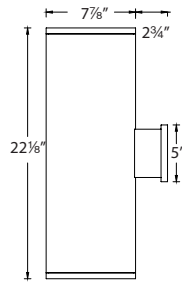

TUBE ARCHITECTURAL DS-WD08

LED Wall Mounts

WAC LIGHTING

Responsible Lighting®

Fixture Type:

Catalog Number:

Project:

Location:

PRODUCT DESCRIPTION

The latest energy efficient LED technology in an appealing cylindrical profile delivers accent and wall wash lighting. Comes in various light distribution and beam angle options.

FEATURES

- High performance exterior rated LED wall mount light
- Fixture can install upside down to alter light distribution
- Solid aluminum construction
- 5 year warranty

SPECIFICATIONS

Input:	Universal voltage 120V - 277VAC, 50/60Hz
Dimming:	Electronic low voltage (ELV) : 100% - 5% (120V only) 0-10V: 100% - 1% (120-277V)
Light Source:	High output 3 Step Mac Adam Ellipse COB Rated life of 65,000 hours at L70
Finish:	Electrostatically powder coated, white, black, bronze and graphite
Standards:	IP65 rated, ETL & cETL wet location listed
Operating Temp:	-13°F to 122°F (-25°C to 50°C)

ORDERING NUMBER

Diameter	Watt	Beam	Beam Angle	Color Temp	CRI	Lumen	CBCP	Efficacy (lm/w)	Light Distribution	Finish	
DS-WD08	8" 48W x 2	S Straight up and down	18°	27S	2700K	85	3540 x 2	18856	74 x 2		BK Black WT White BZ Bronze GH Graphite
				927S	2700K	90	3075 x 2	16382	64 x 2		
				30S	3000K	85	3615 x 2	19254	75 x 2		
				930S	3000K	90	2975 x 2	15847	62 x 2		
				35S	3500K	85	3855 x 2	20525	80 x 2		
				40S	4000K	85	3915 x 2	20817	82 x 2		
		N Straight up and down	21°	27N	2700K	85	3540 x 2	13616	74 x 2		
				927N	2700K	90	3075 x 2	11830	64 x 2		
				30N	3000K	85	3615 x 2	13903	75 x 2		
				930N	3000K	90	2975 x 2	11443	62 x 2		
				35N	3500K	85	3855 x 2	14821	80 x 2		
				40N	4000K	85	3915 x 2	15053	82 x 2		
		F Straight up and down	35°	27F	2700K	85	3495 x 2	7136	73 x 2		
				927F	2700K	90	3035 x 2	6200	64 x 2		
				30F	3000K	85	3565 x 2	7287	74 x 2		
				930F	3000K	90	2935 x 2	5997	50 x 2		
				35F	3500K	85	3850 x 2	7768	79 x 2		
				40F	4000K	85	3910 x 2	7889	80 x 2		
		F Away from the wall	N/A	27A	2700K	85	3305 x 2	N/A	69 x 2		
				927A	2700K	90	2870 x 2	N/A	60 x 2		
				30A	3000K	85	3375 x 2	N/A	70 x 2		
				930A	3000K	90	2775 x 2	N/A	58 x 2		
				35A	3500K	85	3595 x 2	N/A	75 x 2		
				40A	4000K	85	3655 x 2	N/A	76 x 2		
F Towards the wall	N/A	27B	2700K	85	3305 x 2	N/A	69 x 2				
		927B	2700K	90	2870 x 2	N/A	60 x 2				
		30B	3000K	85	3375 x 2	N/A	70 x 2				
		930B	3000K	90	2775 x 2	N/A	58 x 2				
		35B	3500K	85	3595 x 2	N/A	75 x 2				
		40B	4000K	85	3655 x 2	N/A	76 x 2				
F One side each	N/A	27C	2700K	85	3305 x 2	N/A	69 x 2	One side away from wall, one side towards the wall			
		927C	2700K	90	2870 x 2	N/A	60 x 2				
		30C	3000K	85	3375 x 2	N/A	70 x 2				
		930C	3000K	90	2775 x 2	N/A	58 x 2				
		35C	3500K	85	3595 x 2	N/A	75 x 2				
		40C	4000K	85	3655 x 2	N/A	76 x 2				

DS-WD08-_____ - _____ Example: DS-WD08-F930A-WT

wacighting.com
Phone (800) 526.2588
Fax (800) 526.2585

Headquarters/Eastern Distribution Center
44 Harbor Park Drive
Port Washington, NY 11050

Central Distribution Center
1600 Distribution Ct
Lithia Springs, GA 30122

Western Distribution Center
1750 Archibald Avenue
Ontario, CA 91760