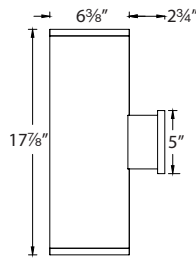

TUBE ARCHITECTURAL DS-WD06

LED Wall Mounts

WAC LIGHTING

Responsible Lighting®

Fixture Type:

Catalog Number:

Project:

Location:

PRODUCT DESCRIPTION

The latest energy efficient LED technology in an appealing cylindrical profile delivers accent and wall wash lighting. Comes in various light distribution and beam angle options.

FEATURES

- High performance exterior rated LED wall mount light
- Fixture can install upside down to alter light distribution
- Solid aluminum construction
- 5 year warranty

SPECIFICATIONS

1. **Input:** Universal voltage 120V - 277VAC, 50/60Hz
2. **Dimming:** Electronic low voltage (ELV) : 100% - 5% (120V only)
   0-10V: 100% - 1% (120-277V)
3. **Light Source:** High output 3 Step Mac Adam Ellipse COB
   Rated life of 70,000 hours at L70
4. **Finish:** Electrostatically powder coated, white, black, bronze and graphite
5. **Standards:** IP65 rated, ETL & cETL wet location listed
6. **Operating Temp:** -13°F to 122°F (-25°C to 50°C)

ORDERING NUMBER

Diameter	Watt	Beam	Beam Angle	Color Temp	CRI	Lumen	CBCP	Efficacy (lm/w)	Light Distribution	Finish	
DS-WD06	6" 36W x 2	S Straight up and down	16°	927S	2700K	90	2420 x 2	15955 x 2	69 x 2		BK Black WT White BZ Bronze GH Graphite
				27S	2700K	85	3105 x 2	20455 x 2	89 x 2		
				930S	3000K	90	2572 x 2	16977 x 2	74 x 2		
				30S	3000K	85	3195 x 2	21068 x 2	91 x 2		
				35S	3500K	85	3350 x 2	22091 x 2	96 x 2		
				40S	4000K	85	3385 x 2	22296 x 2	97 x 2		
		N Straight up and down	29°	927S	2700K	90	2385 x 2	6872 x 2	68 x 2		
				27S	2700K	85	3055 x 2	8694 x 2	87 x 2		
				930S	3000K	90	2535 x 2	7216 x 2	72 x 2		
				30S	3000K	85	3150 x 2	8955 x 2	90 x 2		
				35S	3500K	85	3300 x 2	9390 x 2	94 x 2		
				40S	4000K	85	3330 x 2	9477 x 2	95 x 2		
		F Straight up and down	37°	927S	2700K	90	2385 x 2	4859 x 2	68 x 2		
				27S	2700K	85	3060 x 2	6229 x 2	87 x 2		
				930S	3000K	90	2540 x 2	5170 x 2	73 x 2		
				30S	3000K	85	3150 x 2	6416 x 2	90 x 2		
				35S	3500K	85	3305 x 2	6727 x 2	94 x 2		
				40S	4000K	85	3335 x 2	6790 x 2	95 x 2		
		F Away from the wall	N/A	927A	2700K	90	2505 x 2		72 x 2		
				27A	2700K	85	3215 x 2	N/A	92 x 2		
				930A	3000K	90	2670 x 2		76 x 2		
				30A	3000K	85	3310 x 2		95 x 2		
				35A	3500K	85	3470 x 2		99 x 2		
				40A	4000K	85	3505 x 2		100 x 2		
F Towards the wall	N/A	927B	2700K	90	2505 x 2		72 x 2				
		27B	2700K	85	3215 x 2	N/A	92 x 2				
		930B	3000K	90	2670 x 2		76 x 2				
		30B	3000K	85	3310 x 2		95 x 2				
		35B	3500K	85	3470 x 2		99 x 2				
		40B	4000K	85	3505 x 2		100 x 2				
F One side each	N/A	927C	2700K	90	2505 x 2		72 x 2	One side away from wall, one side towards the wall			
		27C	2700K	85	3215 x 2	N/A	92 x 2				
		930C	3000K	90	2670 x 2		76 x 2				
		30C	3000K	85	3310 x 2		95 x 2				
		35C	3500K	85	3470 x 2		99 x 2				
		40C	4000K	85	3505 x 2		100 x 2				

DS-WD06-_____ - _____ Example: DS-WD06-F930A-WT

wacighting.com
Phone (800) 526.2588
Fax (800) 526.2585

Headquarters/Eastern Distribution Center
44 Harbor Park Drive
Port Washington, NY 11050

Central Distribution Center
1600 Distribution Ct
Lithia Springs, GA 30122

Western Distribution Center
1750 Archibald Avenue
Ontario, CA 91760