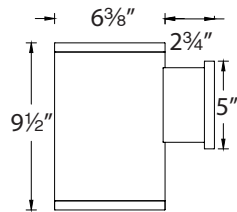

TUBE ARCHITECTURAL DS-WS06

LED Wall Mounts

WAC LIGHTING

Responsible Lighting®

Fixture Type:

Catalog Number:

Project:

Location:

PRODUCT DESCRIPTION

The latest energy efficient LED technology in an appealing cylindrical profile delivers accent and wall wash lighting. Comes in various light distribution and beam angle options.

FEATURES

- High performance exterior rated LED wall mount light
- Fixture can install upside down to alter light distribution
- Solid aluminum construction
- 5 year warranty

SPECIFICATIONS

Input: Universal voltage 120V - 277VAC, 50/60Hz
Dimming: Electronic low voltage (ELV) : 100% - 5% (120V only)
0-10V: 100% - 1% (120-277V)
Light Source: High output 3 Step Mac Adam Ellipse COB
Rated life of 70,000 hours at L70
Finish: Electrostatically powder coated, white, black, bronze and graphite
Standards: IP65 rated, ETL & cETL wet location listed, Energy Star® 2.0 rated (labeled with *)
Operating Temp: -13°F to 122°F (-25°C to 50°C)

ORDERING NUMBER

Diameter	Watt	Beam	Beam Angle	Color Temp	CRI	Lumen	CBCP	Efficacy (lm/w)	Light Distribution	Finish	
DS-WS06	6" 36W	S Straight up or down	16°	927S	2700K	90	2420	15955	69		BK Black WT White BZ Bronze GH Graphite
				27S	2700K	85	3105	20455	89		
				930S	3000K	90	2572	16977	74		
				30S	3000K	85	3195	21068	91		
				35S	3500K	85	3350	22091	96		
				40S	4000K	85	3385	22296	97		
		N Straight up or down	29°	927S	2700K	90	2385	6872	68		
				27S	2700K	85	3055	8694	87		
				930S	3000K	90	2535	7216	72		
				30S	3000K	85	3150	8955	90		
				35S	3500K	85	3300	9390	94		
				40S	4000K	85	3330	9477	95		
		F Straight up or down	37°	927S	2700K	90	2385	4859	68		
				27S	2700K	85	3060	6229	87		
				930S	3000K	90	2540	5170	73		
				30S	3000K	85	3150	6416	90		
				35S	3500K	85	3305	6727	94		
				40S	4000K	85	3335	6790	95		
		F Away from the wall	N/A	927A	2700K	90	2505		72		
				27A*	2700K	85	3215		92		
				930A	3000K	90	2670	N/A	76		
				30A*	3000K	85	3310		95		
				35A*	3500K	85	3470		99		
				40A*	4000K	85	3505		100		
F Towards the wall	N/A	927B	2700K	90	2505		72				
		27B*	2700K	85	3215		92				
		930B	3000K	90	2670	N/A	76				
		30B*	3000K	85	3310		95				
		35B*	3500K	85	3470		99				
		40B*	4000K	85	3505		100				

DS-WS06-_____ - _____

Example: DS-WS06-F930A-WT

wacighting.com
Phone (800) 526.2588
Fax (800) 526.2585

Headquarters/Eastern Distribution Center
44 Harbor Park Drive
Port Washington, NY 11050

Central Distribution Center
1600 Distribution Ct
Lithia Springs, GA 30122

Western Distribution Center
1750 Archibald Avenue
Ontario, CA 91760