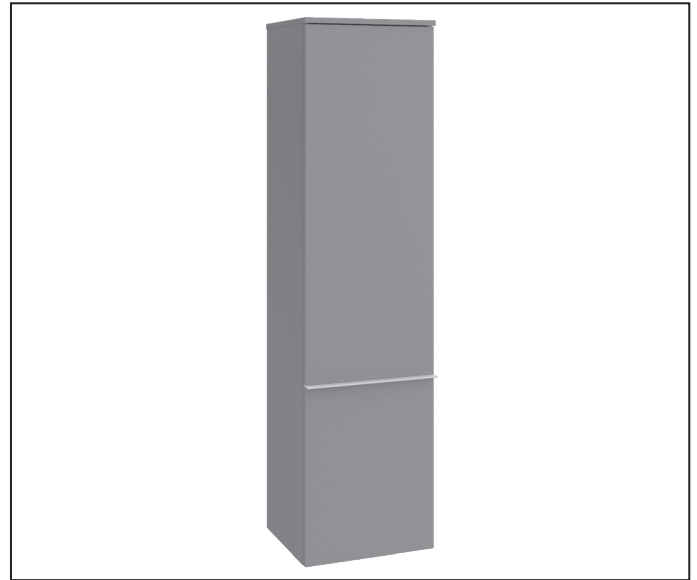

Venticello - Tall cabinet

Features

- Tall cabinet
- 15 7/8" x 60 7/8" x 14 5/8" (404 x 1546 x 372 mm)
- Wall-mounted
- Incl. fixation set
- 1 panel door
- 3 glass shelves
- 1 fixed shelf
- Soft closing
- Fully assembled

Codes / Standard applicable

Specified model meets or exceeds the following

- CARB Compliant materials
(ATCM 93120_93120.12 Title 17)
CARB P2

Colors - XX

- FQ = Oak Graphite
- E9 = Light wood
- E8 = White Wood

Product Description

Front: White Wood, Elm Impreso, Oak Graphite (MDF, vinyled)

Corpus: White Wood, Elm Impreso, Oak Graphite (particle board, melaminated)

Handle (attached metal strip): Chrome Finish

Panel door: fitted with Soft Closing feature