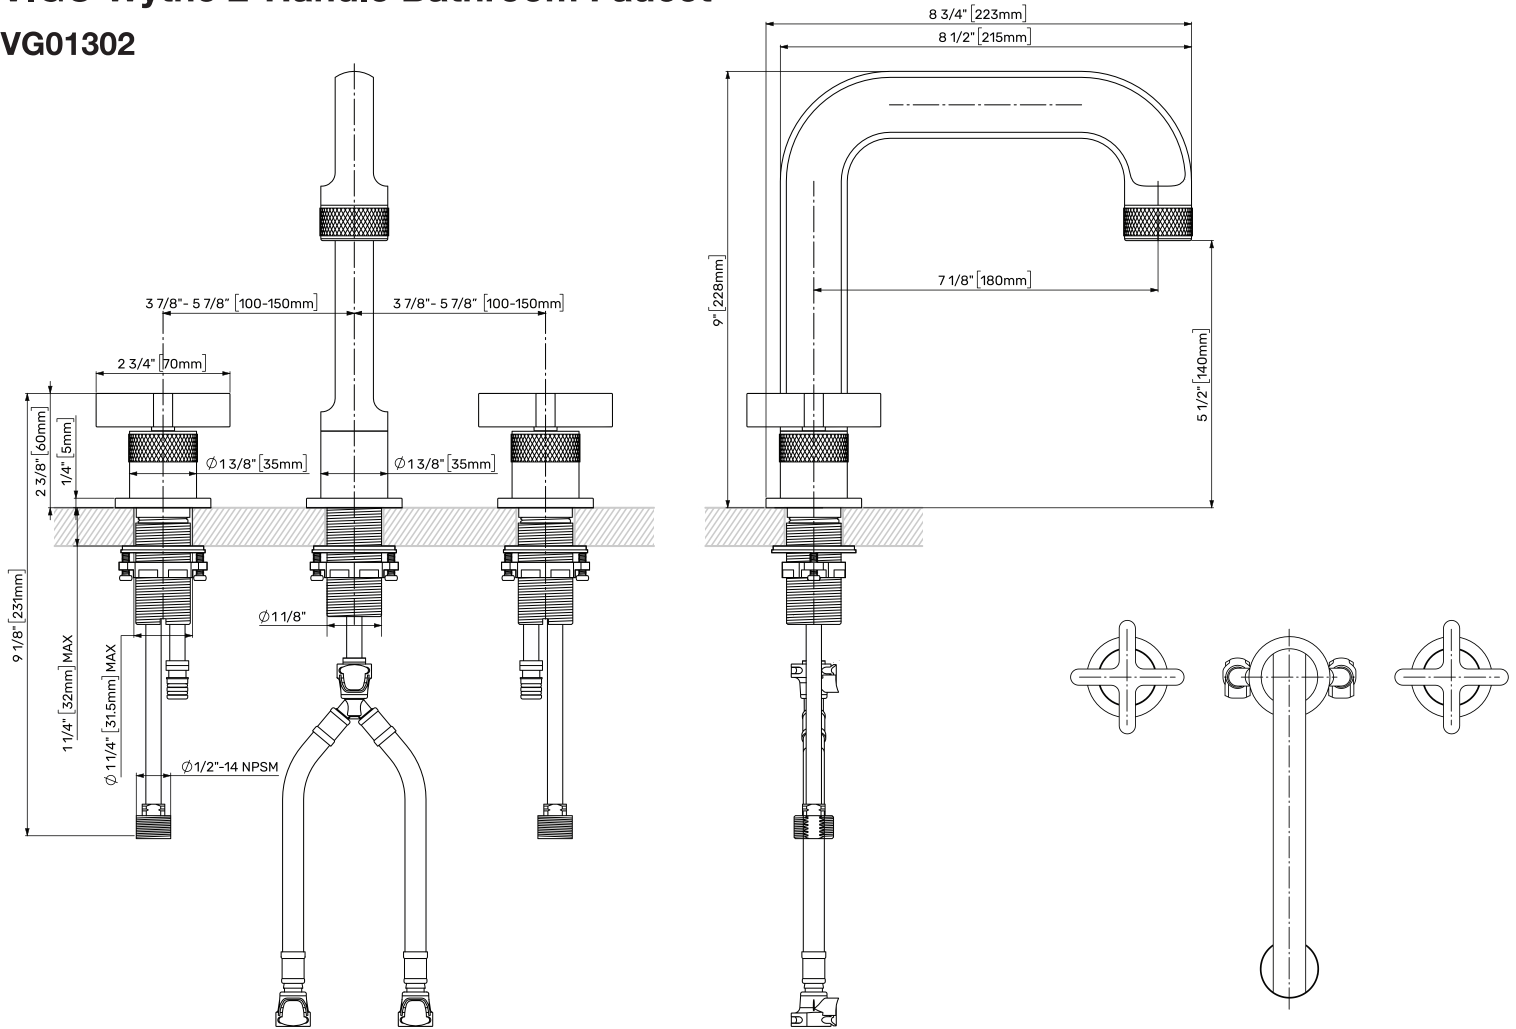

**VIGO Wythe 2-Handle Bathroom Faucet**  
**VG01302**

**PRODUCT FEATURES**

- 3-hole installation
- 2-handle widespread lavatory faucet
- Eco-friendly 1.2 GPM flow rate
- Designed in NYC
- Solid brass construction
- FinishPlated™ ensures that the hardware finish is consistent throughout the entire sink faucet
- EternalSeal™ is an expertly tested ceramic cartridge that prevents leaks and dripping
- Power Meets Tranquility with an Eco-Friendly Flow
- Easy-to-Clean Nozzle Resists Mineral Buildup
- Features a quality assured Limited Lifetime Warranty
- Optional deck plate sold separately
- Thoughtfully Engineered for a Reliable Flow
- Versatile Designs for Any Aesthetic
- All parts & hardware are included
- EZInstall™ makes installation quick and easy without the use of putty

**WATER CONSERVATION**

Promoting a sustainable lifestyle, the 1.2 GPM faucet spout conserves water without sacrificing performance.

**AVAILABLE FINISHES**

| Color**   | Code | Description        |
|---|------|--------------------|
|  | CH   | Chrome             |
|  | BN   | Brushed Nickel     |
|  | MB   | Matte Black        |
|  | MG   | Matte Brushed Gold |

\* See website for detailed warranty information.

\*\*Color swatches intended for reference only.

VIGO Wythe 2-Handle Bathroom Faucet  
VG01302

FRONT VIEW

SIDE VIEW

TOP VIEW

| DIMENSIONS    |                |                            |  |
|---------------|----------------|----------------------------|--|
| Faucet height | 9" (228mm)     | Diameter Opening           | Standard 1 3/8" diameter opening is required |
| Spout reach   | 7 1/8" (180mm) | Water supply connection    | Standard US plumbing 3/8" connections        |
| Spout height  | 5 1/2" (140mm) | Installation compatibility | 3-hole*                                      |
| Hole Diameter | Ø1 3/8" (35mm) |                            |  |
| Flow rate     | 1.2 gal/min    |                            |  |
| Faucet body   | Brass          |                            |  |