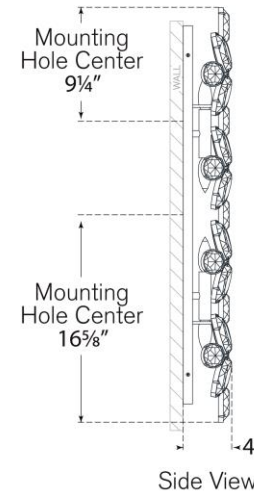

## Lloyd 33\" Sconce

Item # KS 2019SB-ALB

Designer: kate spade new york

Height: 33.25"

Width: 7.25"

Extension: 4"

Backplate: 4" x 30.25" Rectangle

Finishes: PN, SB

Glass Options: ALB, CG

Socket: 4 - E12 Candelabra

Wattage: 4 - 6.5 LED B11

Weight: 15 Pounds

Note: UL Only | Alabaster is a Natural Stone | Variations in Color and Texture are Expected

Top View

Side View

Front View