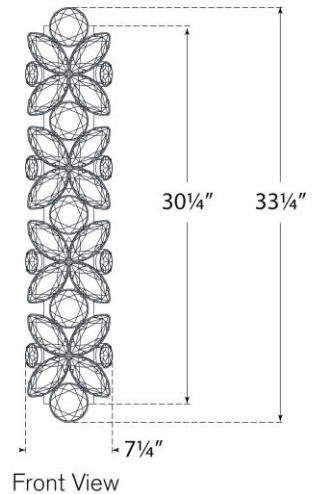

## Lloyd 33\" Sconce

Item # KS 2019SB-ALB

Designer: kate spade new york

Height: 33.25"

Width: 7.25"

Extension: 4"

Backplate: 4" x 30.25" Rectangle

Finishes: PN, SB

Glass Options: ALB, CG

Socket: 4 - E12 Candelabra

Wattage: 4 - 6.5 LED B11

Weight: 15 Pounds

Note: UL Only | Alabaster is a Natural Stone | Variations in Color and Texture are Expected

Top View

Side View

Front View