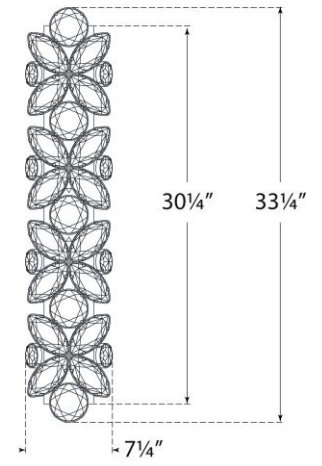

## Lloyd 33" Sconce

Item # KS 2019PN-CG

Designer: kate spade new york

Height: 33.25"

Width: 7.25"

Extension: 4"

Backplate: 4" x 30.25" Rectangle

Finishes: PN, SB

Glass Options: ALB, CG

Socket: 4 - E12 Candelabra

Wattage: 4 - 6.5 LED B11

Weight: 15 Pounds

Note: UL Only

Top View

Side View

Front View