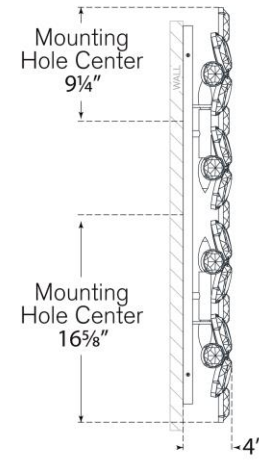

## Lloyd 33" Sconce

Item # KS 2019PN-CG

Designer: kate spade new york

Height: 33.25"

Width: 7.25"

Extension: 4"

Backplate: 4" x 30.25" Rectangle

Finishes: PN, SB

Glass Options: ALB, CG

Socket: 4 - E12 Candelabra

Wattage: 4 - 6.5 LED B11

Weight: 15 Pounds

Note: UL Only

Top View

Side View

Front View