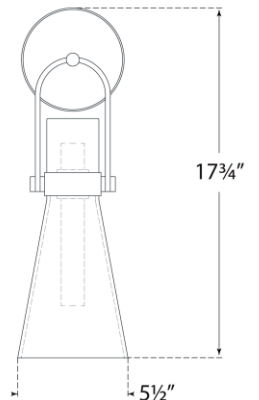

## Larkin Medium Conical Bracketed Sconce

Item # IKF 2450PN-CG

Designer: Ian K. Fowler

Height: 17.75"

Width: 5.5"

Extension: 7"

Backplate: 5.25" Round

Finishes: BZ, HAB, PN

Glass Options: CG

Socket: Dedicated LED

Wattage: 10w (1200lm)

Weight: 5 Pounds

Note: UL Only

Top View

Side View

Front View