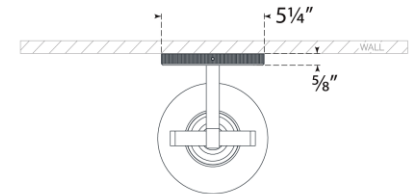

## Larkin Medium Conical Bracketed Sconce

Item # IKF 2450PN-CG

Designer: Ian K. Fowler

Height: 17.75"

Width: 5.5"

Extension: 7"

Backplate: 5.25" Round

Finishes: BZ, HAB, PN

Glass Options: CG

Socket: Dedicated LED

Wattage: 10w (1200lm)

Weight: 5 Pounds

Note: UL Only

Top View

Side View

Front View