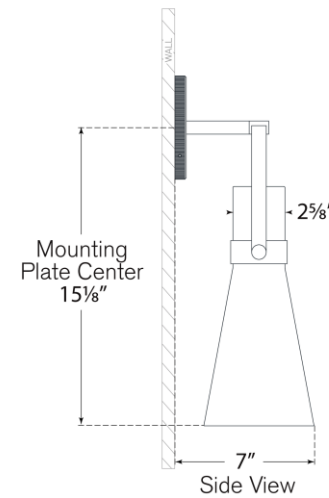

## Larkin Medium Conical Bracketed Sconce

Item # IKF 2450PN-CG

Designer: Ian K. Fowler

Height: 17.75"

Width: 5.5"

Extension: 7"

Backplate: 5.25" Round

Finishes: BZ, HAB, PN

Glass Options: CG

Socket: Dedicated LED

Wattage: 10w (1200lm)

Weight: 5 Pounds

Note: UL Only

Top View

Side View

Front View