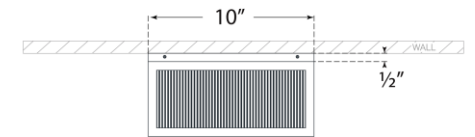

TEAR SHEET

York 16" Double Box Sconce

Item # BBL 2182PN-CRB

Designer: Barbara Barry

Height: 16.25"

Width: 10"

Extension: 5"

Backplate: 10" x 16.25" Rectangle

Finishes: BZ, PN, SB

Glass Options: CRB

Socket: 2 - E26 Keyless

Wattage: 2 - 8 LED T9

Weight: 14 Pounds

Note: UL Only

Top View

Side View