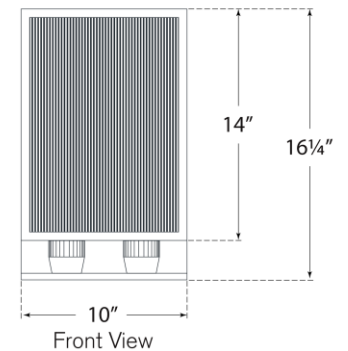

TEAR SHEET

York 16" Double Box Sconce

Item # BBL 2182PN-CRB

Designer: Barbara Barry

Height: 16.25"

Width: 10"

Extension: 5"

Backplate: 10" x 16.25" Rectangle

Finishes: BZ, PN, SB

Glass Options: CRB

Socket: 2 - E26 Keyless

Wattage: 2 - 8 LED T9

Weight: 14 Pounds

Note: UL Only

Top View

Side View