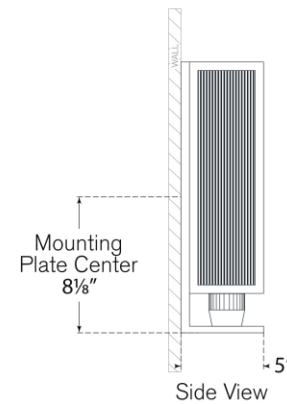

TEAR SHEET

York 16" Double Box Sconce

Item # BBL 2182PN-CRB

Designer: Barbara Barry

Height: 16.25"

Width: 10"

Extension: 5"

Backplate: 10" x 16.25" Rectangle

Finishes: BZ, PN, SB

Glass Options: CRB

Socket: 2 - E26 Keyless

Wattage: 2 - 8 LED T9

Weight: 14 Pounds

Note: UL Only

Top View

Side View

Front View