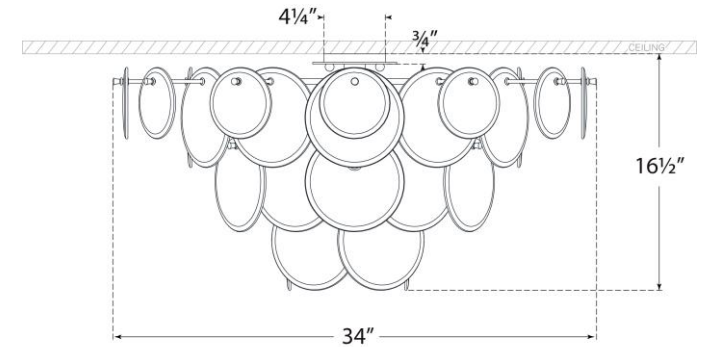

## Loire Grande Flush Mount

Item # ARN 4453G-WSG

Designer: AERIN

Height: 16.5"

Width: 34"

Canopy: 4.25" Round

Finishes: G, PN

Glass Options: CSG, WSG

Socket: 10 - E12 Candelabra

Wattage: 10 - 5.5 LED C11

Weight: 42 Pounds

Note: UL Only

Front View

Top View