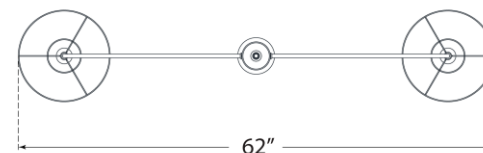

## Piaf Large Two Light Linear Pendant

Item # TOB 5455AI/EBO-L

Designer: Thomas O'Brien

O/A Height: 57"

Fixture Height: 18.5"

Min. Custom Height: 23.75"

Width: 62" x 12"

Canopy: 4.75" Round

Finishes: AI/EBO, SG

Shade Treatments: L

Shade Details: 4.5" x 12" x 6"

Socket: 2 - E12 Candelabra

Wattage: 2 - 6.5 LED B11

Weight: 14 Pounds

Side View

Bottom View