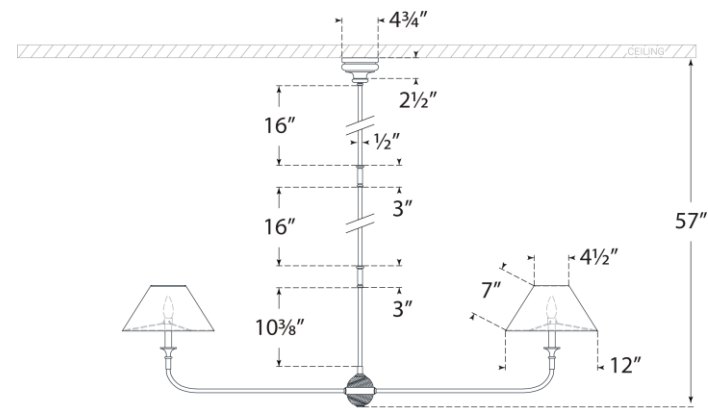

## Piaf Large Two Light Linear Pendant

Item # TOB 5455AI/EBO-L

Designer: Thomas O'Brien

O/A Height: 57"

Fixture Height: 18.5"

Min. Custom Height: 23.75"

Width: 62" x 12"

Canopy: 4.75" Round

Finishes: AI/EBO, SG

Shade Treatments: L

Shade Details: 4.5" x 12" x 6"

Socket: 2 - E12 Candelabra

Wattage: 2 - 6.5 LED B11

Weight: 14 Pounds

Side View

Bottom View