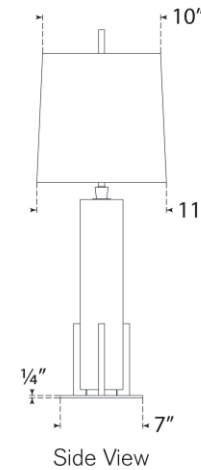

## Gironde Large Table Lamp

Item # TOB 3920CG/HAB-L

Designer: Thomas O'Brien

Height: 31.25"

Width: 17"

Base: 7" Square

Finishes: ALB/BZ, ALB/HAB, CG/BZ, CG/HAB

Shade Treatments: L

Shade Details: 10/16" x 11/17" x 11" Rectangle

Socket: E26 Dimmer

Wattage: 15 LED A19

Weight: 22 Pounds

Note: UL Only

Top View