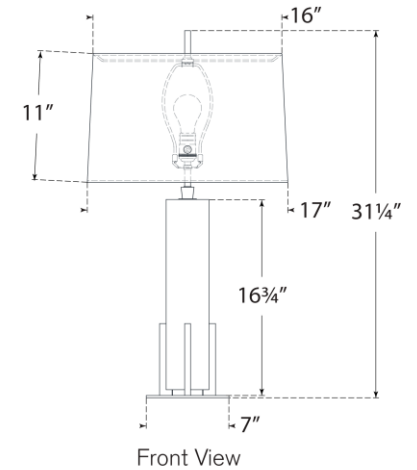

## Gironde Large Table Lamp

Item # TOB 3920CG/HAB-L

Designer: Thomas O'Brien

Height: 31.25"

Width: 17"

Base: 7" Square

Finishes: ALB/BZ, ALB/HAB, CG/BZ, CG/HAB

Shade Treatments: L

Shade Details: 10/16" x 11/17" x 11" Rectangle

Socket: E26 Dimmer

Wattage: 15 LED A19

Weight: 22 Pounds

Note: UL Only

Top View