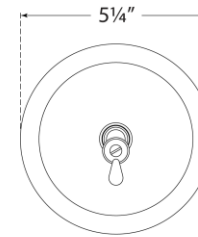

TEAR SHEET

Katie Small Cylinder Sconce

Item # TOB 2225PN/G3-CG

Designer: Thomas O'Brien

Height: 16.25"

Width: 5.25"

Extension: 7.5"

Backplate: 5.25" Round

Finishes: BZ, HAB, PN

Glass Options: CG, SG, WG

Socket: E12 Candelabra

Wattage: 40 C11

Weight: 4 Pounds

Front View
Mounting Plate