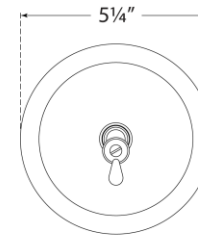

TEAR SHEET

Katie Small Cylinder Sconce

Item # TOB 2225HAB/G3-WG

Designer: Thomas O'Brien

Height: 16.25"

Width: 5.25"

Extension: 7.5"

Backplate: 5.25" Round

Finishes: BZ, HAB, PN

Glass Options: CG, SG, WG

Socket: E12 Candelabra

Wattage: 40 C11

Weight: 4 Pounds

Front View
Mounting Plate