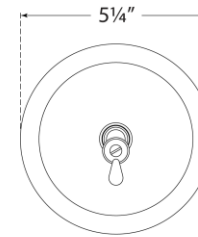

TEAR SHEET

Katie Small Cylinder Sconce

Item # TOB 2225HAB/G3-CG

Designer: Thomas O'Brien

Height: 16.25"

Width: 5.25"

Extension: 7.5"

Backplate: 5.25" Round

Finishes: BZ, HAB, PN

Glass Options: CG, SG, WG

Socket: E12 Candelabra

Wattage: 40 C11

Weight: 4 Pounds

Front View
Mounting Plate