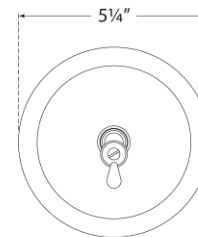

## Katie Small Acorn Sconce

Item # TOB 2225HAB/G2-SG

Designer: Thomas O'Brien

Height: 13.4"

Width: 6.5"

Extension: 8.75"

Backplate: 5.25" Round

Finishes: BZ, HAB, PN

Glass Options: CG, SG, WG

Socket: E12 Candelabra

Wattage: 40 C11

Weight: 4 Pounds

Front View  
Mounting Plate