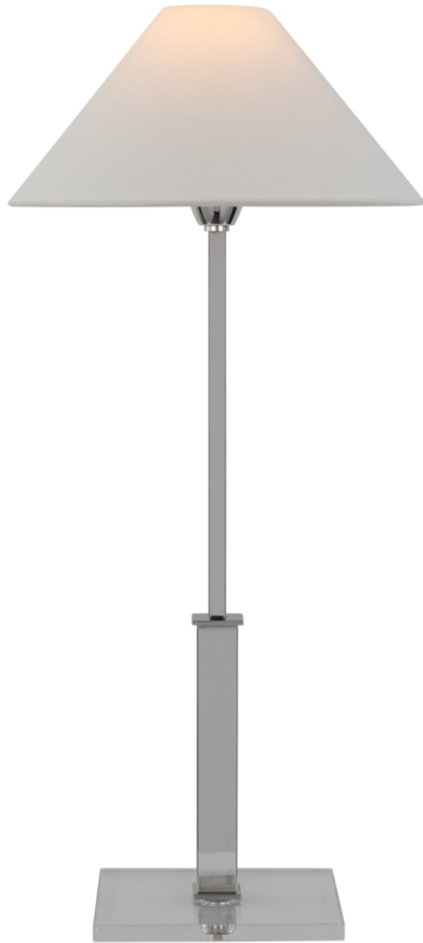

## Asher Table Lamp

Item # SP 3510PN/CG-L

Designer: J. Randall Powers

Height: 25.25" - 30"

Width: 11.75"

Base: 7" Square

Finishes: BZ/CG, HAB/CG, PN/CG

Shade Treatments: L

Shade Details: 3" x 11.75" x 7"

Socket: E26 Keyless w/ Line Switch

Wattage: 6.5 LED B

Note: UL Only