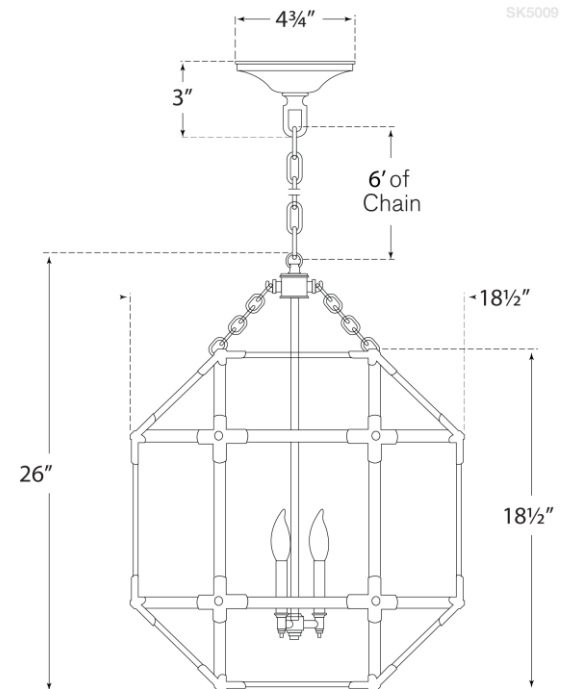

TEAR SHEET

Morris Medium Lantern

Item # SK 5009AZ-FG

Designer: Suzanne Kasler

Height: 26"

Width: 18.5"

Canopy: 4.75" Round

Finishes: AZ, GI, PN

Glass Options: CG, FG, WG

Socket: 3 - E12 Candelabra

Wattage: 3 - 60 C11

Weight: 22 Pounds

SK5009