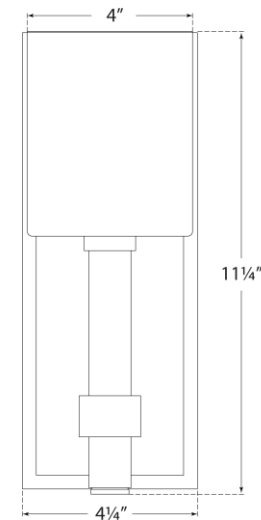

## Maribelle Single Sconce

Item # SK 2450HAB-HAB

Designer: Suzanne Kasler

Height: 11.5"

Width: 4.25"

Extension: 5.75"

Backplate: 4.25" x 11" Rectangle

Finishes: HAB, PN

Shade Treatments: WG, HAB, PN

Shade Details: 4" x 4" x 5"

Socket: E12 Candelabra

Wattage: 40 B

Front View

Side View