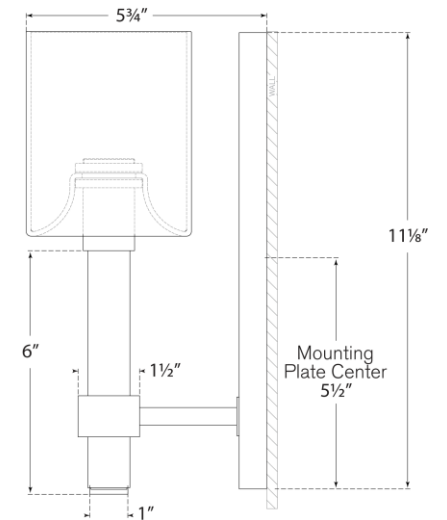

## Maribelle Single Sconce

Item # SK 2450HAB-HAB

Designer: Suzanne Kasler

Height: 11.5"

Width: 4.25"

Extension: 5.75"

Backplate: 4.25" x 11" Rectangle

Finishes: HAB, PN

Shade Treatments: WG, HAB, PN

Shade Details: 4" x 4" x 5"

Socket: E12 Candelabra

Wattage: 40 B

Front View

Side View