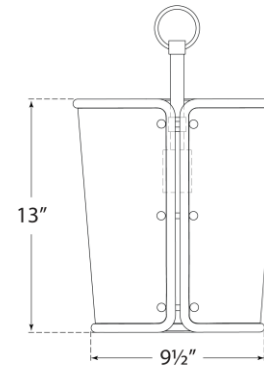

TEAR SHEET

Hastings Small Pendant

Item # S 5645HAB-BLK

Designer: Carrier and Company

Height: 18"

Width: 11.5"

Canopy: 5" Round

Finishes: HAB, PN

Shade Treatments: BLK, WHT

Socket: E26 Keyless

Wattage: 100 A19

Weight: 9 Pounds

Note: Shade can be Installed Inverted

Top View

6' of Chain

Shade Orientation 2