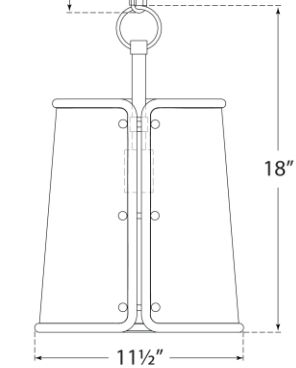

TEAR SHEET

Hastings Small Pendant

Item # S 5645HAB-BLK

Designer: Carrier and Company

Height: 18"

Width: 11.5"

Canopy: 5" Round

Finishes: HAB, PN

Shade Treatments: BLK, WHT

Socket: E26 Keyless

Wattage: 100 A19

Weight: 9 Pounds

Note: Shade can be Installed Inverted

Top View

6' of Chain

Shade Orientation 2