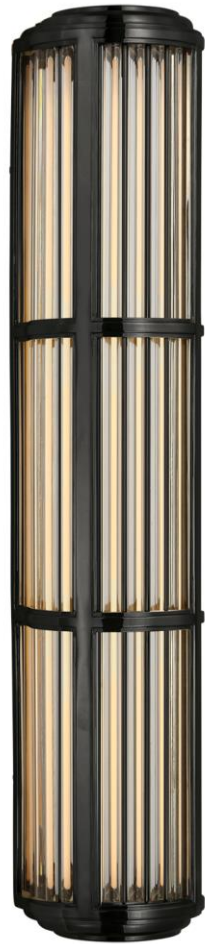

TEAR SHEET

Perren Large Wall Sconce

Item # RL 2762BZ

Designer: Ralph Lauren

Height: 27.75"

Width: 5.25"

Extension: 5.25"

Backplate: 4.25" x 27.75" Rectangle

Finishes: BZ, NB, PN

Socket: Dedicated LED

Wattage: 25w (2000lm)

Weight: 27 Pounds

Note: UL Only