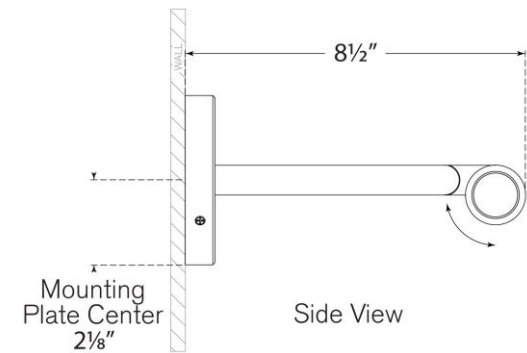

TEAR SHEET

Barrett 12" Picture Light

Item # RL 2722PN

Designer: Ralph Lauren

Height: 4.25"

Width: 12"

Extension: 8.5"

Backplate: 4.25" round

Finishes: NB, PN

Socket: Dedicated LED

Wattage: 12w (1000lm)

Weight: 4 Pounds

Note: Requires Smaller Outlet Box

Front View

Side View