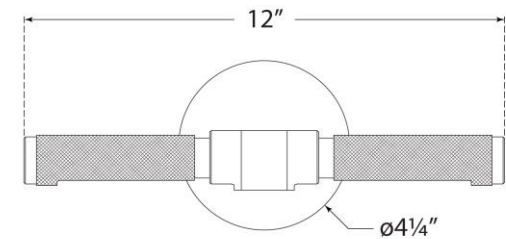

TEAR SHEET

Barrett 12" Picture Light

Item # RL 2722PN

Designer: Ralph Lauren

Height: 4.25"

Width: 12"

Extension: 8.5"

Backplate: 4.25" round

Finishes: NB, PN

Socket: Dedicated LED

Wattage: 12w (1000lm)

Weight: 4 Pounds

Note: Requires Smaller Outlet Box

Front View

Side View