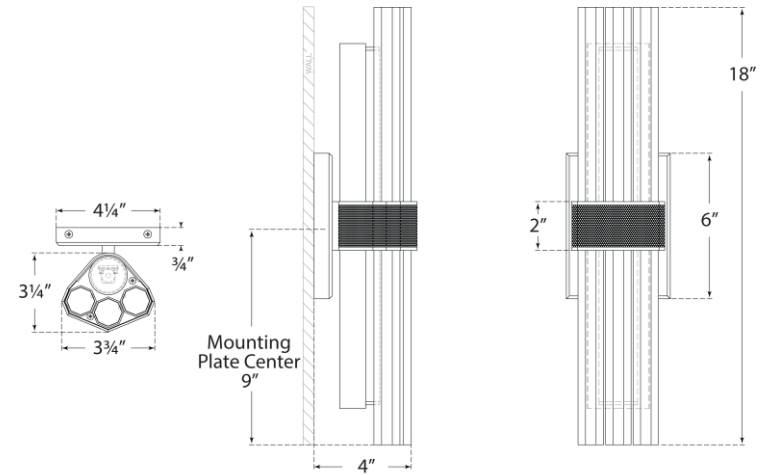

## Fascio 18" Sconce

Item # LR 2909HAB-CG

Designer: Lauren Rottet

Height: 18"

Width: 4.25"

Extension: 4"

Backplate: 4.25" x 6" Rectangle

Finishes: BZ, HAB, PN

Trim Options: CG

Socket: Dedicated LED

Wattage: 12w (1000lm)

Weight: 8 Pounds

Top View

Side View

Front View