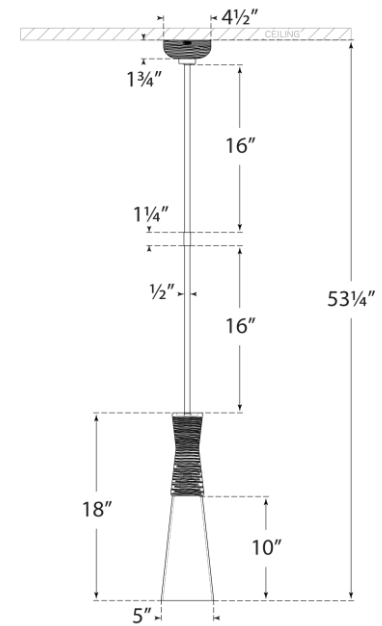

TEAR SHEET

Utopia Medium Pendant

Item # KW 5533G-WG

Designer: Kelly Wearstler

O/A Height: 53.25"

Fixture Height: 18"

Min. Custom Height: 21.25"

Width: 5"

Canopy: 4.5" Round

Finishes: AI, G, PN

Glass Options: WG

Socket: E26 Keyless

Wattage: 40 T10

Weight: 5 Pounds

Note: Custom Height Available

Front View