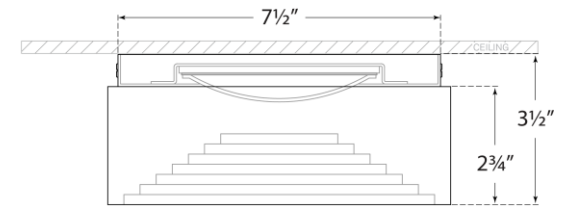

SPEC SHEET

Otto Small Flush Mount

Item # KW 4901PN-ALB

Designer: Kelly Wearstler

Height: 3.5"

Width: 8"

Canopy: 7.5" Round

Finishes: AB, BZ, PN

Glass Options: ALB

Socket: Dedicated LED

Wattage: 18w (1500lm)

Note: Alabaster is a Natural Stone | Variations in Color and Texture are Expected | N/A

Side View