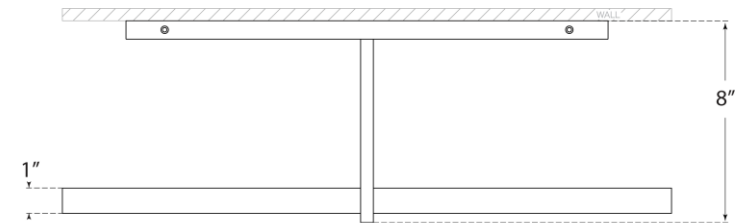

SPEC SHEET

Axis 24" Picture Light

Item # KW 2734AB

Designer: Kelly Wearstler

Height: 3"

Width: 24"

Extension: 8"

Backplate: 3" x 19" Rectangle

Finishes: AB, BZ, PN

Socket: Dedicated LED

Wattage: 25w (2000lm)

Note: UL Only

Top View

Front View