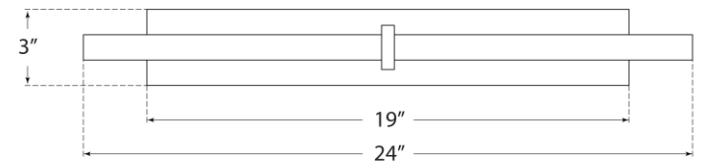

SPEC SHEET

Axis 24" Picture Light

Item # KW 2734AB

Designer: Kelly Wearstler

Height: 3"

Width: 24"

Extension: 8"

Backplate: 3" x 19" Rectangle

Finishes: AB, BZ, PN

Socket: Dedicated LED

Wattage: 25w (2000lm)

Note: UL Only

Top View

Front View