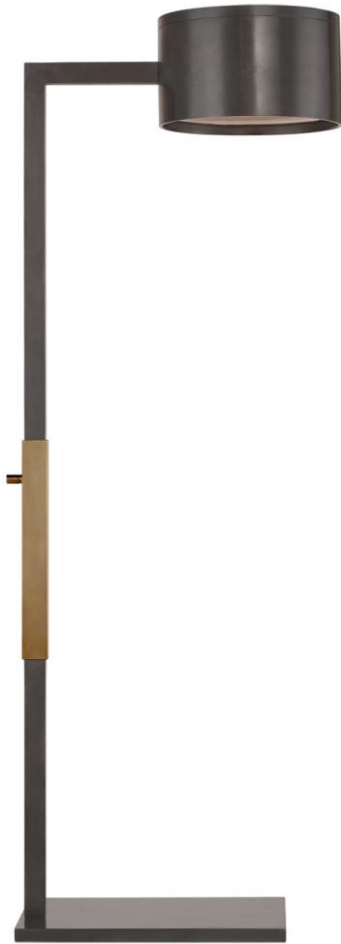

TEAR SHEET

Larchmont Floor Lamp

Item # KW 1410BZ/AB-FG

Designer: Kelly Wearstler

Height: 50"

Width: 10"

Base: 10" x 14.5" Rectangle

Finishes: AB, BZ/AB, PN

Glass Options: FG

Socket: E26 Keyless w/ Dimmer in Pole

Wattage: 60 B11

Weight: 18 Pounds