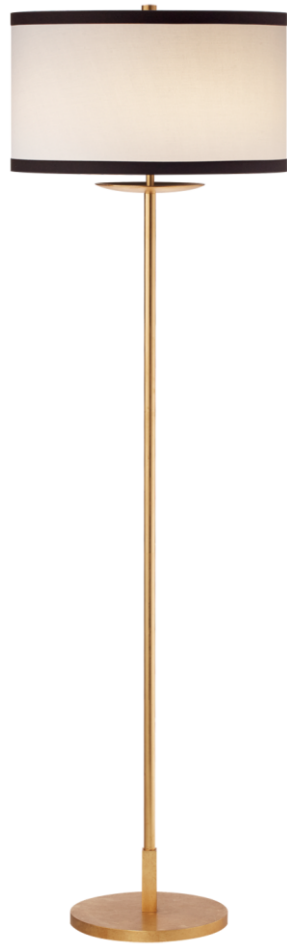

# TEAR SHEET

## Walker Medium Floor Lamp

Item # KS 1070G-L/BL

Designer: kate spade new york

Height: 58"

Width: 17"

Base: 10" Round

Finishes: BSL, G, LC

Shade Treatments: L, L/BL, NL

Shade Details: 17" x 17" x 10"

Socket: E26 Keyless w/ Line Switch

Wattage: 100 A19

Weight: 25 Pounds