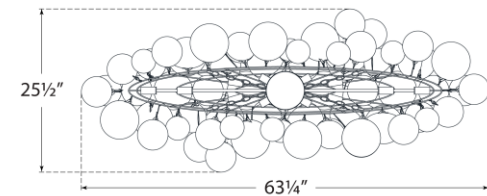

TEAR SHEET

Talia Large Linear Chandelier

Item # JN 5117BSL-CG

Designer: Julie Neill

Height: 24.25"

Width: 63.25" x 25.5"

Canopy: 6" Round

Finishes: BSL, G, PW

Glass Options: CG

Socket: 12 - E12 Candelabra

Wattage: 12 - 6.5 LED B11

Weight: 51 Pounds

Note: UL Only | Assembly Required

Side View

Top View