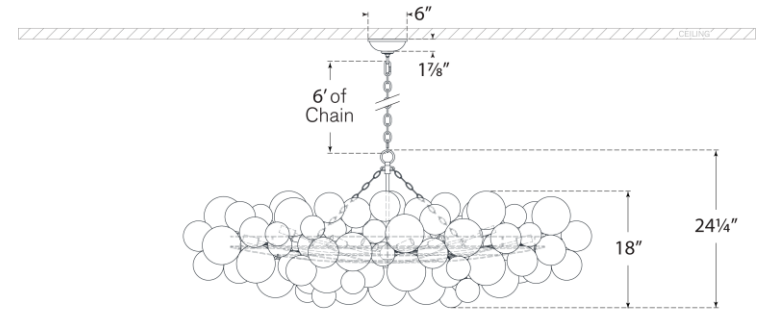

TEAR SHEET

Talia Large Linear Chandelier

Item # JN 5117BSL-CG

Designer: Julie Neill

Height: 24.25"

Width: 63.25" x 25.5"

Canopy: 6" Round

Finishes: BSL, G, PW

Glass Options: CG

Socket: 12 - E12 Candelabra

Wattage: 12 - 6.5 LED B11

Weight: 51 Pounds

Note: UL Only | Assembly Required

Side View

Top View