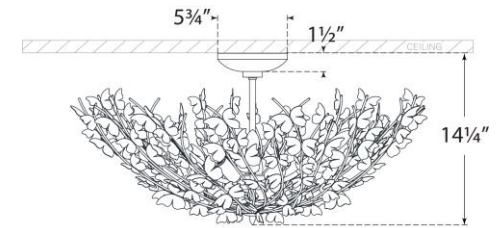

TEAR SHEET

Farfalle Large Semi-Flush Mount

Item # JN 4405BSL

Designer: Julie Neill

Height: 14.25"

Width: 30"

Canopy: 5.75" Round

Finishes: BSL, G

Socket: 8 - E12 Candelabra

Wattage: 8 - 5.5 LED C11

Weight: 13 Pounds

Note: UL Only

Side View

Top View