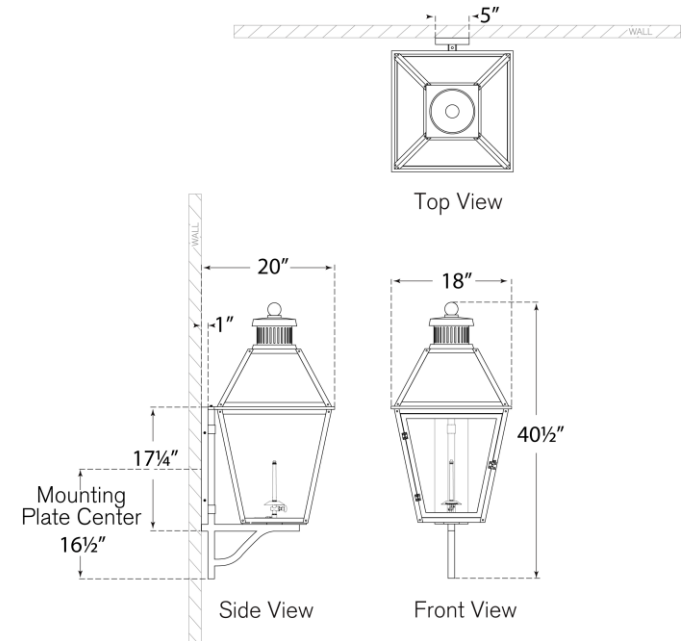

TEAR SHEET

Stratford XL Bracketed Gas Wall Lantern

Item # CHO 2457SC-CG

Designer: Chapman & Myers

Height: 40.5"

Width: 18"

Extension: 20"

Backplate: 5" x 17.25" Rectangle

Gas light fixture supplied with 3/16" copper gas line and 3/16" x 1/4" gas line adaptor