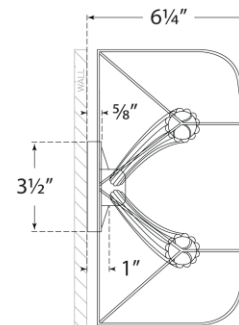

TEAR SHEET

Ruhlmann Double Sconce

Item # CHD 2461AB-NP

Designer: Chapman & Myers

Height: 22.5"

Width: 10.75"

Extension: 6.25"

Backplate: 3.5" x 6.25" Decorative

Finishes: AB, AN, BZ, PN

Shade Treatments: NP

Shade Details: 10.5" x 10.75" x 6"

Socket: 2 - E12 Candelabra

Wattage: 2 - 40 B11

Weight: 4 Pounds

Note: Requires Smaller Outlet Box

Top View

Front View