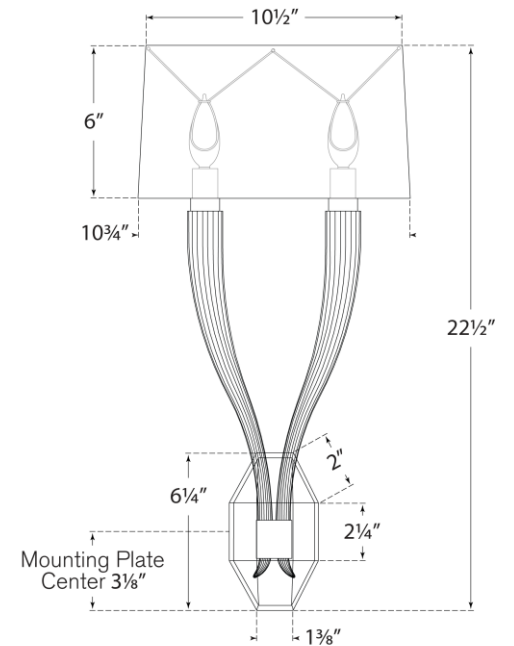

TEAR SHEET

Ruhlmann Double Sconce

Item # CHD 2461AB-NP

Designer: Chapman & Myers

Height: 22.5"

Width: 10.75"

Extension: 6.25"

Backplate: 3.5" x 6.25" Decorative

Finishes: AB, AN, BZ, PN

Shade Treatments: NP

Shade Details: 10.5" x 10.75" x 6"

Socket: 2 - E12 Candelabra

Wattage: 2 - 40 B11

Weight: 4 Pounds

Note: Requires Smaller Outlet Box

Top View

Front View