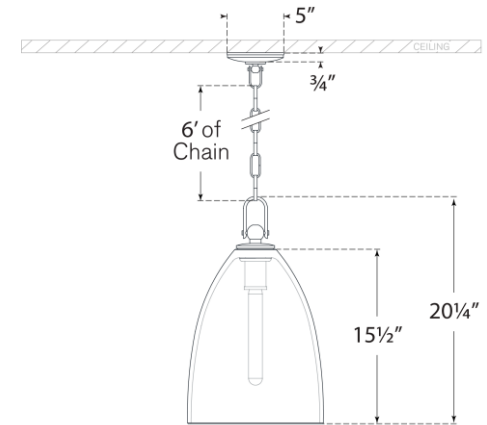

TEAR SHEET

Andros Large Pendant

Item # CHC 5426AB-CG

Designer: Chapman & Myers

Height: 20.25"

Width: 12"

Canopy: 5" Round

Finishes: AB, PN

Glass Options: CG, SMG, WG

Socket: E26 Keyless

Wattage: 15 LED A19

Weight: 18 Pounds

Note: UL Only

Side View

Bottom View